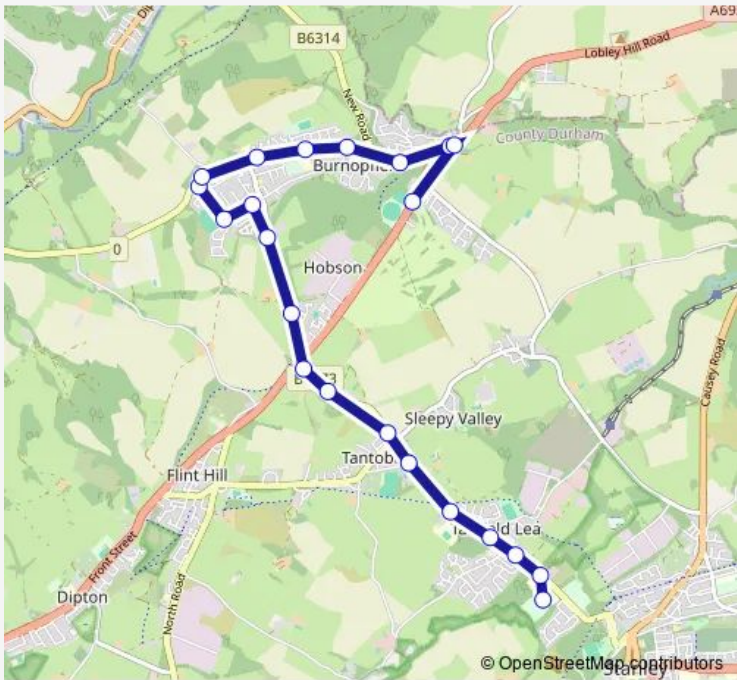

Bus 836 Crookgate - Tanfield School

[Go to website](#)

Direction
 Tanfield Comprehensive School — Bank Top
 22 stops
[Open route schedule](#)

- Tanfield Comprehensive School
- School
- The Crescent
- Park
- Margaret Terrace
- South View
- Crossroads
- Clough Dene
- Road End
- The Bothy
- Roseberry Cottage
- Thornhill Gardens
- Albion Gardens
- Briardene
- High Friarside
- Church
- Schools
- Sun Inn
- Post Office
- Pack Horse
- Pack Horse

Route schedule
 Tanfield Comprehensive School — Bank Top

Monday	15:10
Tuesday	15:10
Wednesday	15:10
Thursday	15:10
Friday	15:10
Saturday	—
Sunday	—

Route info
 Direction: Tanfield Comprehensive School
 Stops: 22
 Trip Duration: 0 hour 19 min

836 — Crookgate - Tanfield School **BusMaps**

836 Bus time schedules and route maps are available in an offline PDF at busmaps.com. Use the busmaps.com website to see live bus times, train schedule or subway schedule, and step-by-step directions for all public transit in Gateshead

The schedule is provided in the local timezone. Times with "(+1)" indicate departures on the next day.

PDF file created on 2025-02-26

2024 BusMaps.com - All Rights Reserved