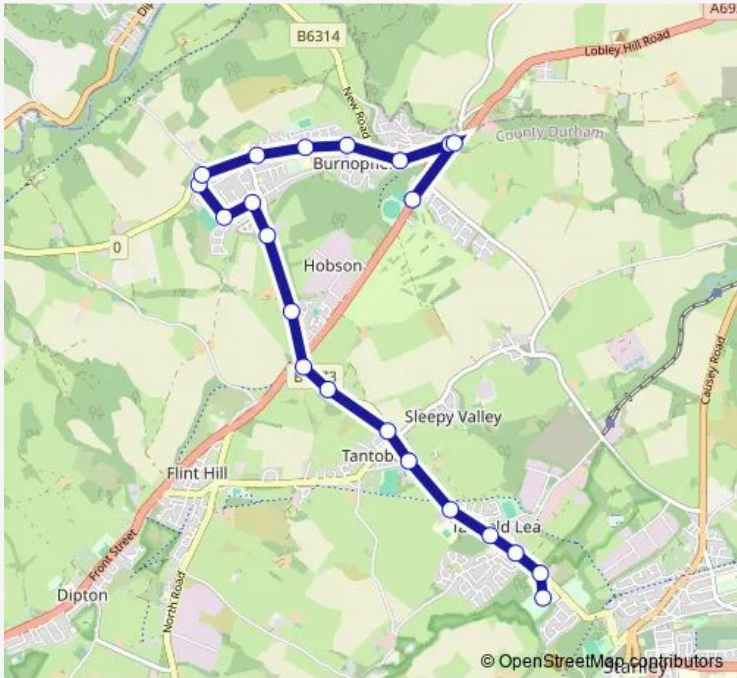

Bus 836 Crookgate - Tanfield School

[Go to website](#)

Direction
 Tanfield Comprehensive School — Bank Top
 22 stops
[Open route schedule](#)

- Tanfield Comprehensive School
- School
- The Crescent
- Park
- Margaret Terrace
- South View
- Crossroads
- Clough Dene
- Road End
- The Bothy
- Roseberry Cottage
- Thornhill Gardens
- Albion Gardens
- Briardene
- High Friarside
- Church
- Schools
- Sun Inn
- Post Office
- Pack Horse
- Pack Horse

Route schedule
 Tanfield Comprehensive School — Bank Top

Monday	15:10
Tuesday	15:10
Wednesday	15:10
Thursday	15:10
Friday	15:10
Saturday	—
Sunday	—

Route info
 Direction: Tanfield Comprehensive School
 Stops: 22
 Trip Duration: 0 hour 19 min

836 — Crookgate - Tanfield School **BusMaps**

836 Bus time schedules and route maps are available in an offline PDF at busmaps.com. Use the busmaps.com website to see live bus times, train schedule or subway schedule, and step-by-step directions for all public transit in Gateshead

The schedule is provided in the local timezone. Times with "(+1)" indicate departures on the next day.

PDF file created on 2025-01-16

2024 BusMaps.com - All Rights Reserved