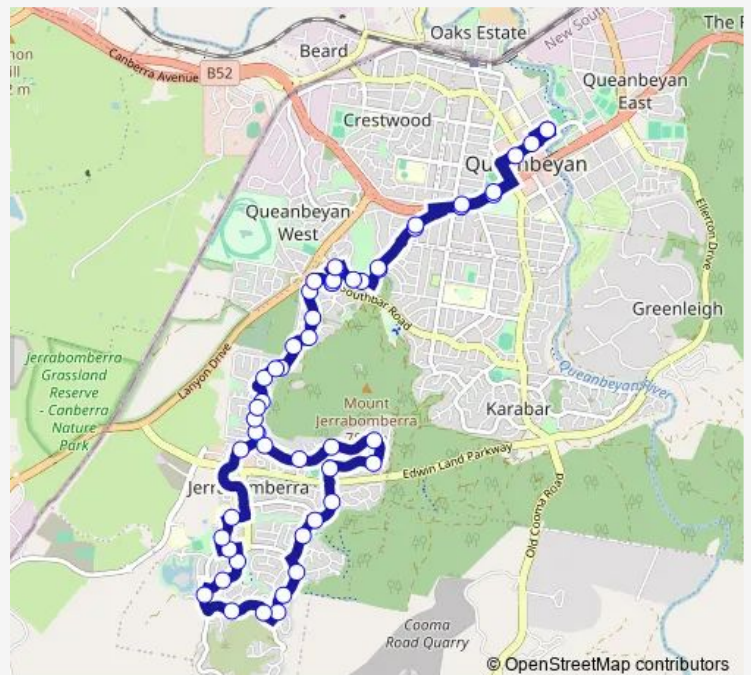

Route schedule

Queanbeyan Interchange, Stand 1 — St Gregory's Primary School, Molonglo St

Monday	06:15-07:35
Tuesday	06:15-07:35
Wednesday	06:15-07:35
Thursday	06:15-07:35
Friday	06:15-07:35
Saturday	—
Sunday	—

Route info

Direction: Queanbeyan Interchange, Stand 1

Stops: 55

Trip Duration: 1 hour 0 min

836 — Jerrambomberra to Queanbeyan (Loop Service) **BusMaps**

Numeralia Dr After Halloran Dr

Stringybark Dr At Ironbark Cct

Stringybark Dr At Tea Tree Cl

Brudenell Dr Before Redwood Av

Bicentennial Dr At Redwood Av

Bicentennial Dr After Dennis Pl

Bicentennial Dr At Nicholii Loop

Woodhill Link Before Lobelia Cl

20 Woodhill Link

Bicentennial Dr After Mariners Ct

## Route info

Direction: Queanbeyan Interchange, Stand 1

Stops: 52

Trip Duration: 0 hour 44 min

Brudenell Dr Before Redwood Av

Bicentennial Dr At Redwood Av

Bicentennial Dr After Dennis Pl

Bicentennial Dr At Nicholii Loop