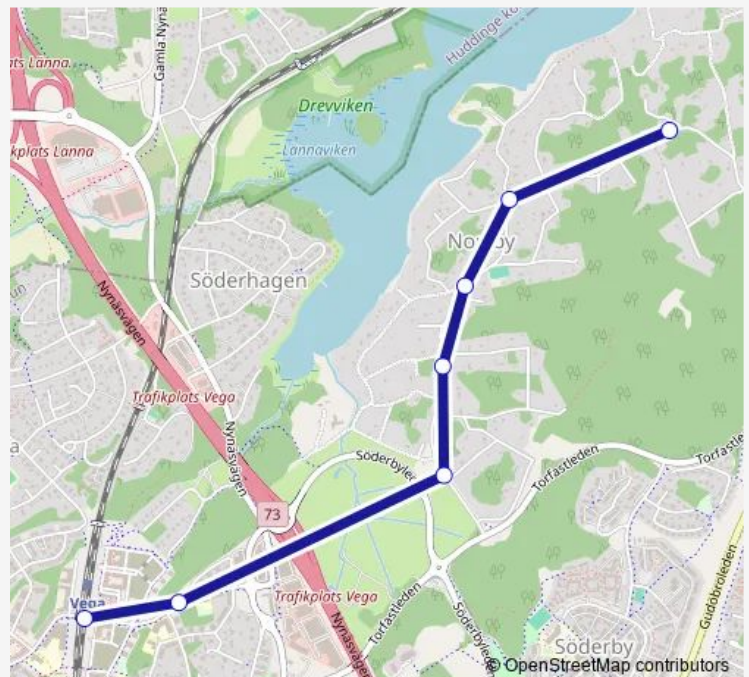

Direction

Flodvägen — Vega station

7 stops

[Open route schedule](#)

Flodvägen

Norrby centrum

Norrby torg

Norrby gård

Thursday 00:24-23:54

Friday 00:24-23:54

Saturday 00:24-23:54

Sunday 05:42-23:54

Route info

Direction: Flodvägen

Stops: 7

Trip Duration: 0 hour 11 min

Direction

Vega station — Flodvägen

7 stops

[Open route schedule](#)

Vega station

Nakterhusvägen

Smultronvägen

Norrby gård

Route info

Direction: Vega station

Stops: 7

Trip Duration: 0 hour 10 min

836 Bus time schedules and route maps are available in an offline PDF at busmaps.com. Use the busmaps.com website to see live bus times, train schedule or subway schedule, and step-by-step directions for all public transit in Handen