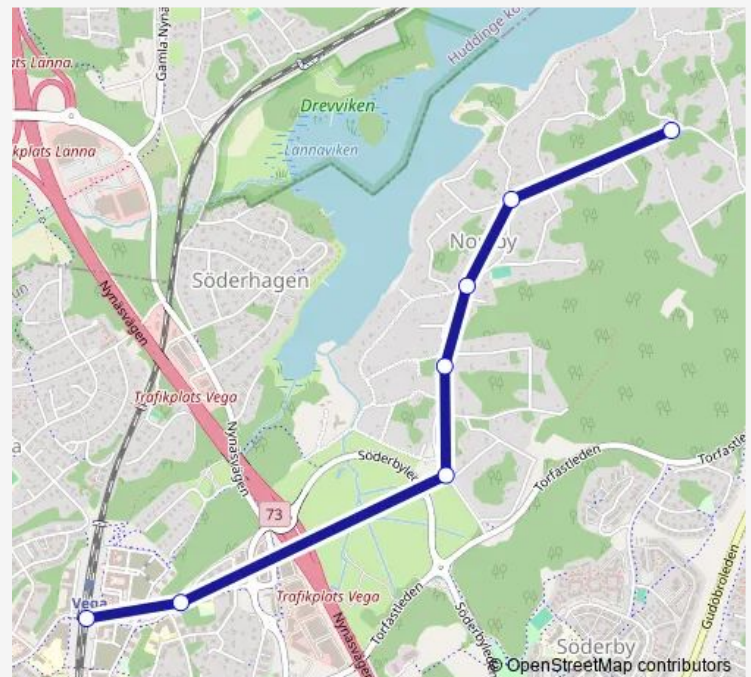

Direction

Flodvägen — Vega station

7 stops

[Open route schedule](#)

Flodvägen

Norrby centrum

Norrby torg

Norrby gård

Thursday 00:24-23:54

Friday 00:24-23:54

Saturday 00:24-23:54

Sunday 05:42-23:54

Route info

Direction: Flodvägen

Stops: 7

Trip Duration: 0 hour 11 min

Direction

Vega station — Flodvägen

7 stops

[Open route schedule](#)

Vega station

Nakterhusvägen

Smultronvägen

Norrby gård

Route info

Direction: Vega station

Stops: 7

Trip Duration: 0 hour 10 min

836 Bus time schedules and route maps are available in an offline PDF at busmaps.com. Use the busmaps.com website to see live bus times, train schedule or subway schedule, and step-by-step directions for all public transit in Handen