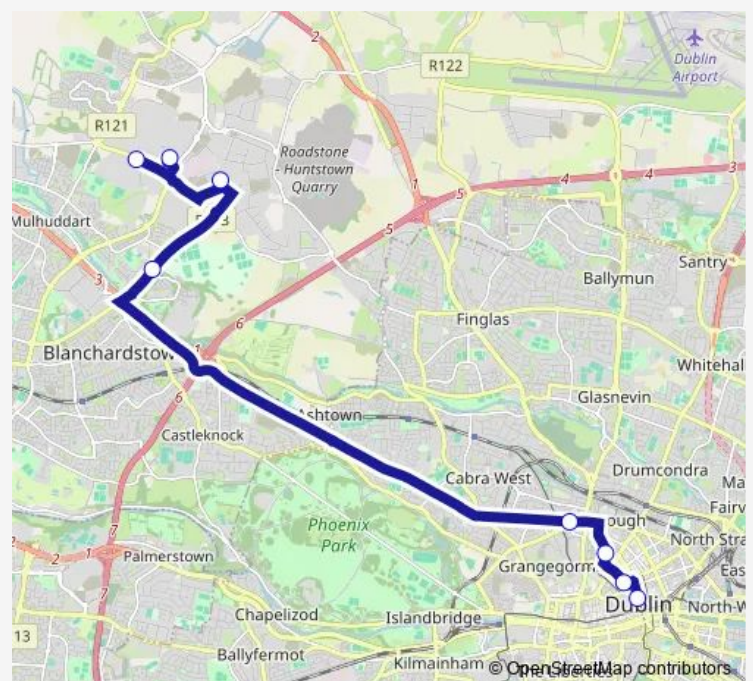

### Direction

O'Connell Street Upper — Alexion

8 stops

[Open route schedule](#)

O'Connell Street Upper

Parnell Square West

Mountjoy Street

Dalymount

### Route schedule

O'Connell Street Upper — Alexion

Monday 07:00-08:20

Tuesday 07:00-08:20

Wednesday 07:00-08:20

Thursday 07:00-08:20

Friday 07:00-08:20

Saturday —

### Route info

Direction: O'Connell Street Upper

Stops: 8

Trip Duration: 0 hour 35 min

836 — Dublin, Millennium Spire - Corduff (Fingal), Cruis-erath Road

**Direction**

Alexion — O'Connell Street Upper

8 stops

Direction: Alexion

Stops: 8

Trip Duration: 0 hour 45 min

836 Bus time schedules and route maps are available in an offline PDF at busmaps.com. Use the busmaps.com website to see live bus times, train schedule or subway schedule, and step-by-step directions for all public transit in Dublin