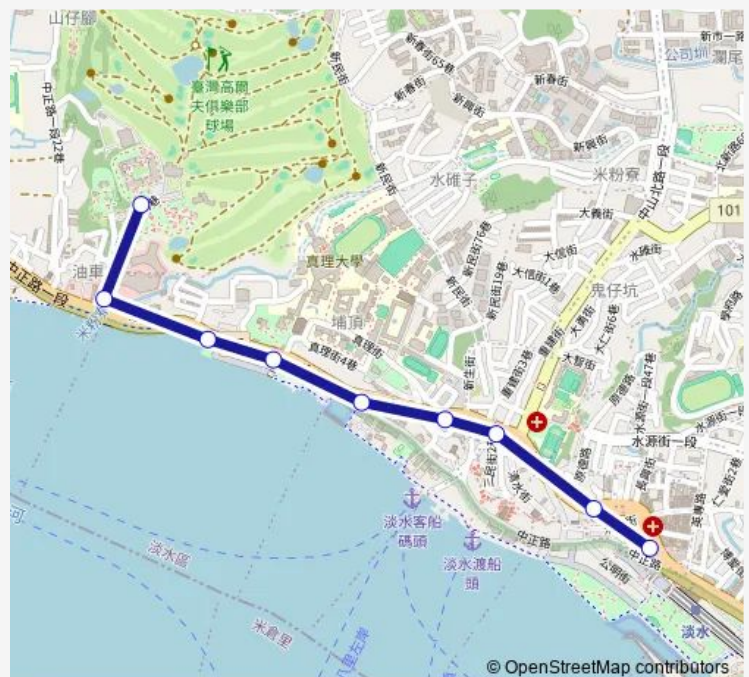

### Direction

滬尾砲台(雲門劇場) — 華南銀行

9 stops

[Open route schedule](#)

滬尾砲台(雲門劇場)

滬尾砲台停車場

家畜所

紅毛城(真理大學)

### Route schedule

滬尾砲台(雲門劇場) — 華南銀行

Monday 08:00-18:00

Tuesday 08:00-18:00

Wednesday 08:00-18:00

Thursday 08:00-18:00

Friday 08:00-18:00

Saturday 09:00-18:00

### Route info

Direction: 滬尾砲台(雲門劇場)

Stops: 9

Trip Duration: 15 hour 0 min

836 — 滬尾砲台-捷運淡水站

BusMaps

836 Bus time schedules and route maps are available in an offline PDF at [busmaps.com](https://busmaps.com). Use the [busmaps.com](https://busmaps.com) website to see live bus times, train schedule or subway schedule, and step-by-step directions for all public transit in Danshui