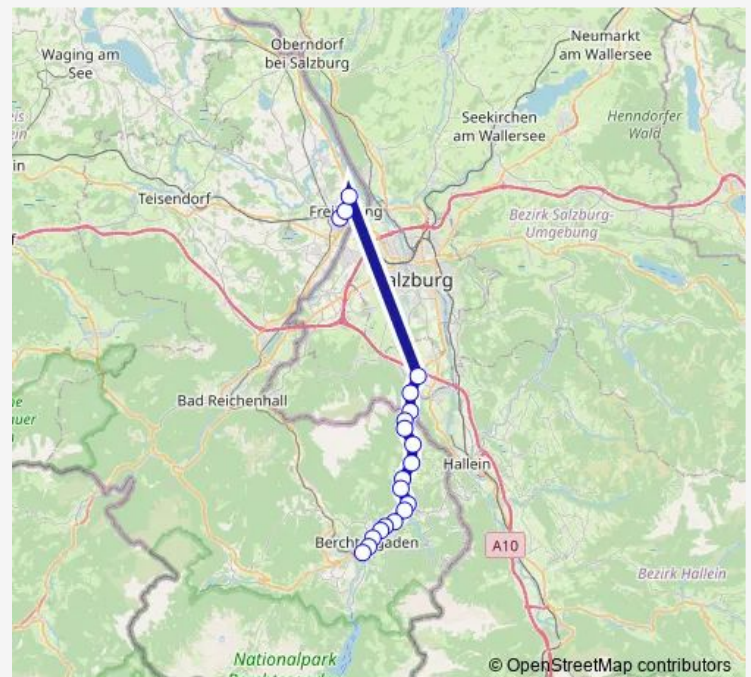

Direction

Berchtesgaden, Busbahnhof — Freilassing

19 stops

[Open route schedule](#)

Berchtesgaden, Busbahnhof

Schießstättbrücke

Watzmann Therme

Salzbergwerk

Berchtesgaden, Busbahnhof — Freilassing

Monday 06:25

Tuesday 06:25

Wednesday 06:25

Thursday 06:25

Friday 06:25

Saturday —

Sunday —

Route info

Direction: Berchtesgaden, Busbahnhof

Stops: 19

Trip Duration: 0 hour 40 min

Direction

Freilassing — Berchtesgaden, Busbahnhof

20 stops

[Open route schedule](#)

Wednesday 08:45-12:45

Thursday 08:45-12:45

Friday 08:45-12:45

Saturday —

Sunday —

Route info

Direction: Freilassing

Stops: 20