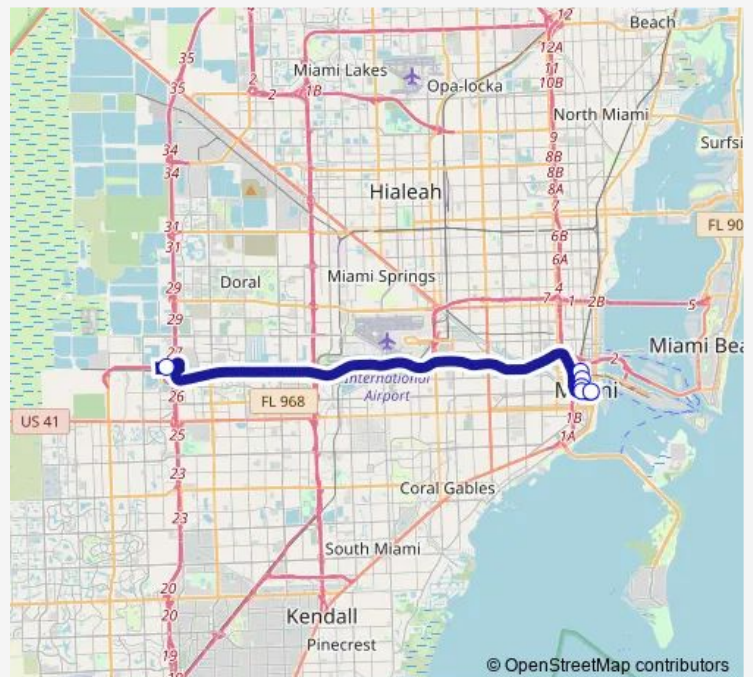

**Bus 836 Dolphin Park-AND-Ride TO Downtown**

[Go to website](#)

**Direction**

NW 8 ST & 1 AV — DOLPHIN STATION PARK-AND-RIDE

6 stops

[Open route schedule](#)

NW 8 ST & 1 AV

NW 1 AV & NW 5 ST (S/F)

NW 1 AV @ NW 1 St

SW 1 AVE & SW 1 St

SE 1 ST & 1 Av

DOLPHIN STATION PARK-AND-RIDE

**Route schedule**

NW 8 ST & 1 AV — DOLPHIN STATION PARK-AND-RIDE

Monday 06:23-19:16

Tuesday 06:23-19:16

Wednesday 06:23-19:16

Thursday 06:23-19:16

Friday 06:23-19:16

Saturday —

Sunday —

**Route info**

Direction: NW 8 ST & 1 AV

Stops: 6

Trip Duration: 0 hour 52 min

836 — Dolphin Park-AND-Ride TO Downtown

**Direction**

DOLPHIN STATION PARK-AND-RIDE — SE 1 ST &amp; 1 Av

7 stops

[Open route schedule](#)

DOLPHIN STATION PARK-AND-RIDE

NW 8 ST &amp; 2 AV