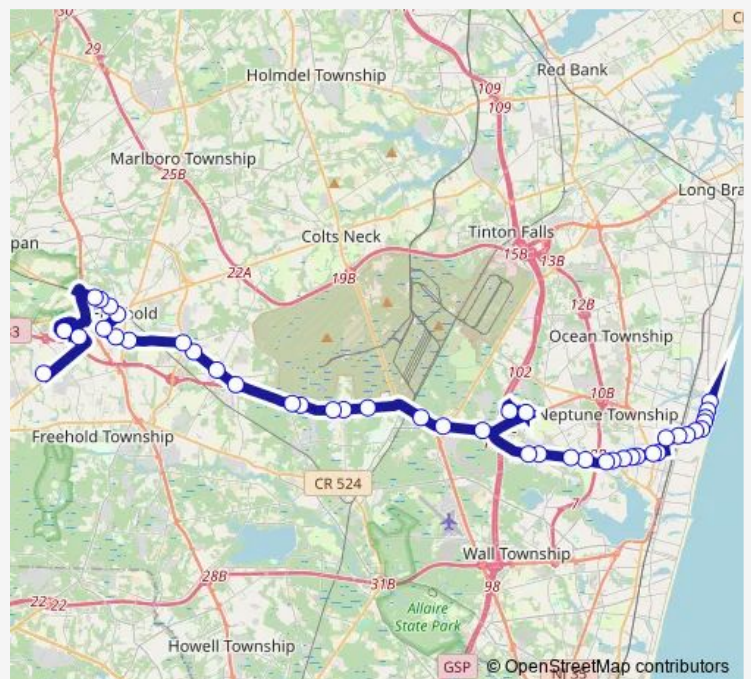

### Route schedule

Centra State Medical Center — Asbury Park Transportation Ctr

Monday 06:35-23:03

Tuesday 06:35-23:03

Wednesday 06:35-23:03

Thursday 06:35-23:03

Friday 06:35-23:03

Saturday 06:55-23:02

### Route info

Direction: Centra State Medical Center

Stops: 38

Trip Duration: 1 hour 7 min

RT-33 AT Watson Ave#

Neptune WAL-Mart

Jersey Shore Premium Outlets

US-33 AT OAK Terrace

US-33 AT West Bangs Ave

US-33 AT Green Grove Rd

US-33 AT Wayside Rd

US-33 AT Brighton Ave

US-33 AT OAK Dr

US-33 AT SIXTH AVE

Jersey Shore Medical Center

US-33 AT Neptune Blvd