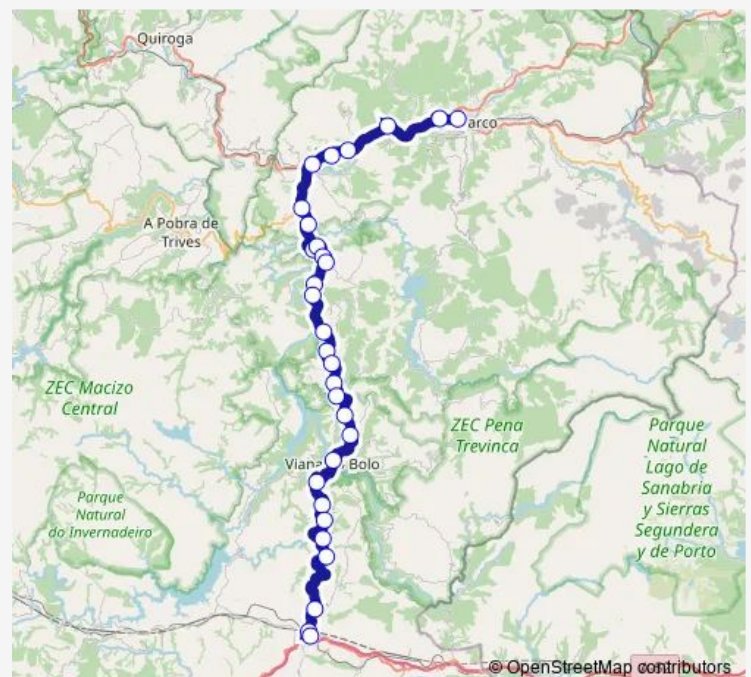

Thursday 14:15

Friday 14:15

Saturday —

Sunday —

Route info

Direction: O Barco de Valdeorras

Stops: 30

Trip Duration: 1 hour 2 min