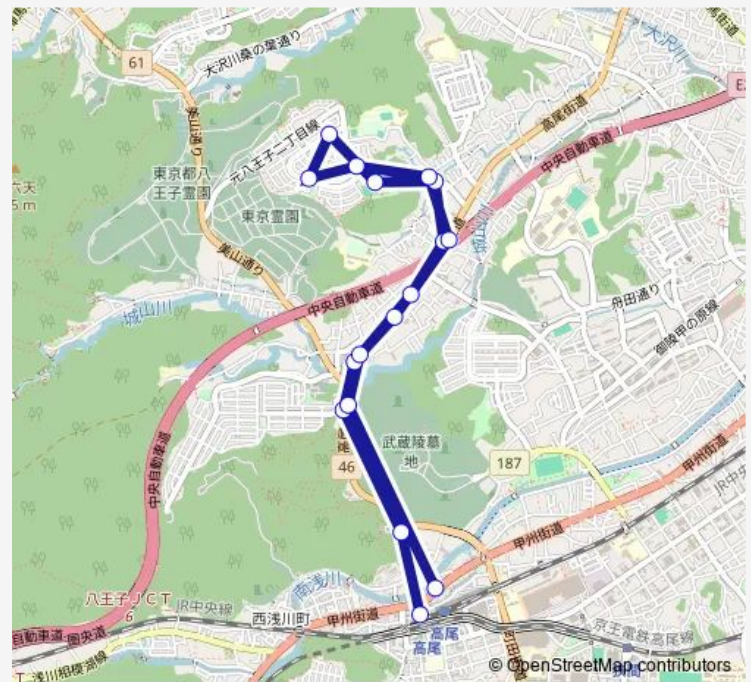

Direction

高尾駅北口 — 高尾駅北口

17 stops

[Open route schedule](#)

高尾駅北口

森林科学園

霞ヶ丘住宅

城山大橋

鍛冶屋敷

元八2丁目

元八2丁目北

ホームスタウン

中央公園 (元八王子町)

とちのき公園

ホームスタウン

元八2丁目北

元八2丁目

鍛冶屋敷

城山大橋

霞ヶ丘住宅

高尾駅北口

Route schedule

高尾駅北口 — 高尾駅北口

Monday 05:14-20:50

Tuesday 05:23-20:02

Wednesday 05:14-20:50

Thursday 05:14-20:50

Friday 05:23-20:02

Saturday 05:14-20:50

Sunday 05:14-20:50

Route info

Direction: 高尾駅北口

Stops: 17

Trip Duration: 0 hour 25 min