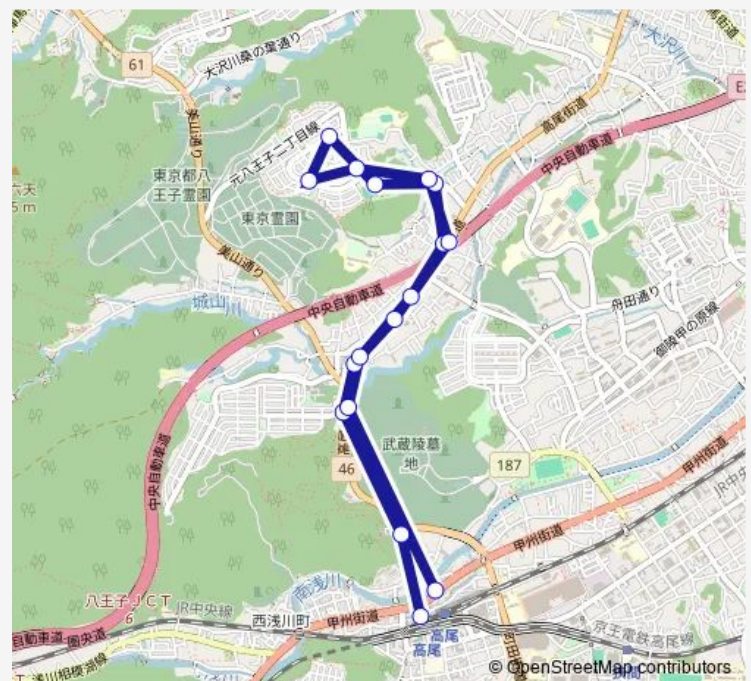

Direction

高尾駅北口 — 高尾駅北口

17 stops

[Open route schedule](#)

高尾駅北口

森林科学園

霞ヶ丘住宅

城山大橋

鍛冶屋敷

元八2丁目

元八2丁目北

ホームスタウン

中央公園 (元八王子町)

とちのき公園

ホームスタウン

元八2丁目北

元八2丁目

鍛冶屋敷

城山大橋

霞ヶ丘住宅

高尾駅北口

Route schedule

高尾駅北口 — 高尾駅北口

Monday 05:14-20:50

Tuesday 05:23-20:02

Wednesday 05:14-20:50

Thursday 05:14-20:50

Friday 05:23-20:02

Saturday 05:14-20:50

Sunday 05:14-20:50

Route info

Direction: 高尾駅北口

Stops: 17

Trip Duration: 0 hour 28 min