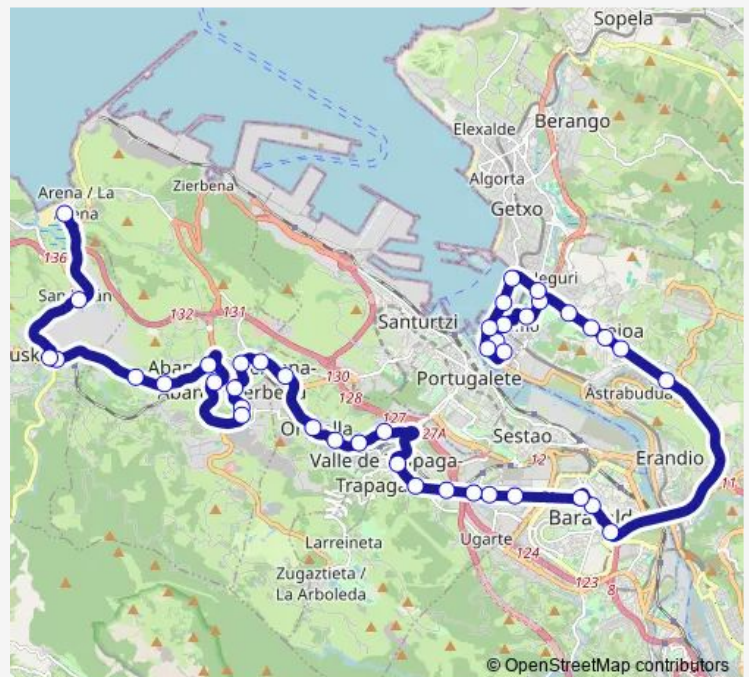

Thursday 06:50-22:35

Friday 06:50-22:35

Saturday 06:50-22:35

Sunday 08:35-22:35

Route info

Direction: Somorrostro Ikastetxea (1366)

Stops: 39

Trip Duration: 1 hour 25 min