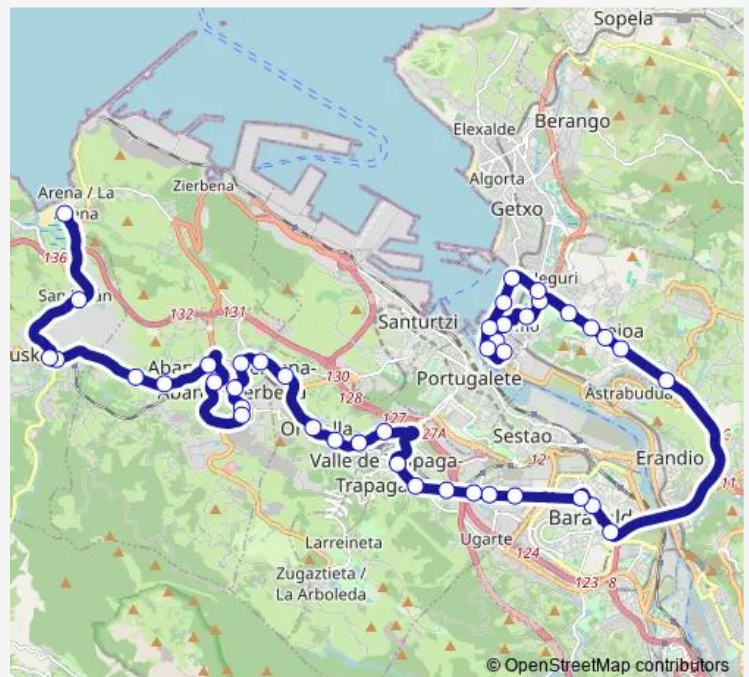

Thursday 06:50-22:35

Friday 06:50-22:35

Saturday 06:50-22:35

Sunday 08:35-22:35

Route info

Direction: Somorrostro Ikastetxea (1366)

Stops: 40

Trip Duration: 1 hour 0 min