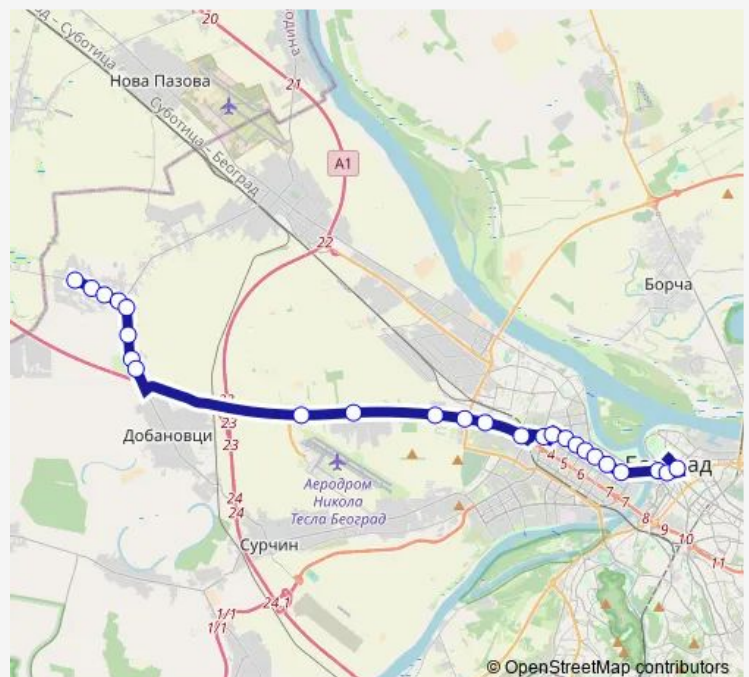

### Route schedule

Ugrinovci — Trg Republike

Monday	25:45 <sup>+1</sup>
Tuesday	25:45 <sup>+1</sup>
Wednesday	25:45 <sup>+1</sup>
Thursday	25:45 <sup>+1</sup>
Friday	25:45 <sup>+1</sup>
Saturday	—
Sunday	—

### Route info

Direction: Ugrinovci

Stops: 25

Trip Duration: 0 hour 42 min

603na — Trg Republike - Ugrinovci

Šest Kaplara

Brankov Most

Zeleni Venac