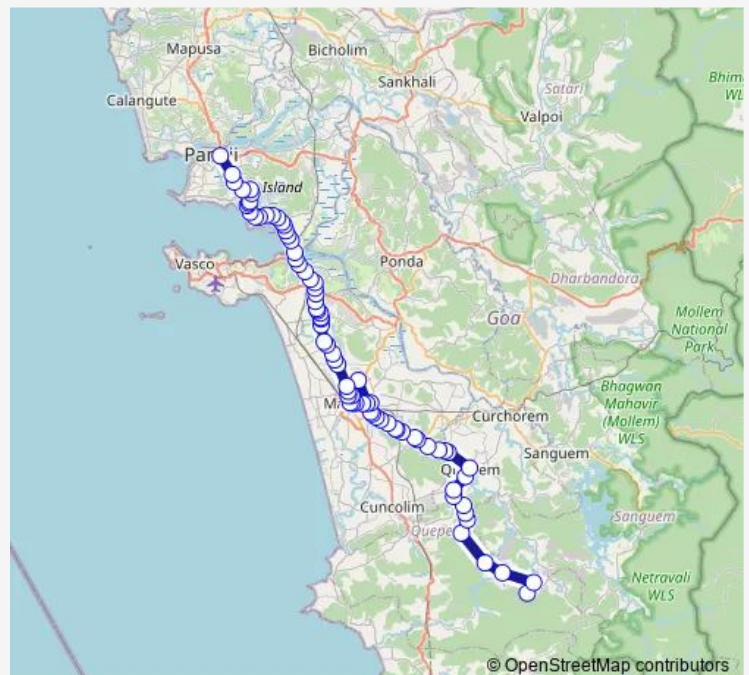

### Route info

Direction: Pirla

Stops: 78

Trip Duration: 2 hour 35 min

■ MRG75 — Panaji - Pirla

Lakaki

Ganapati Mandir

MES (Mrg)