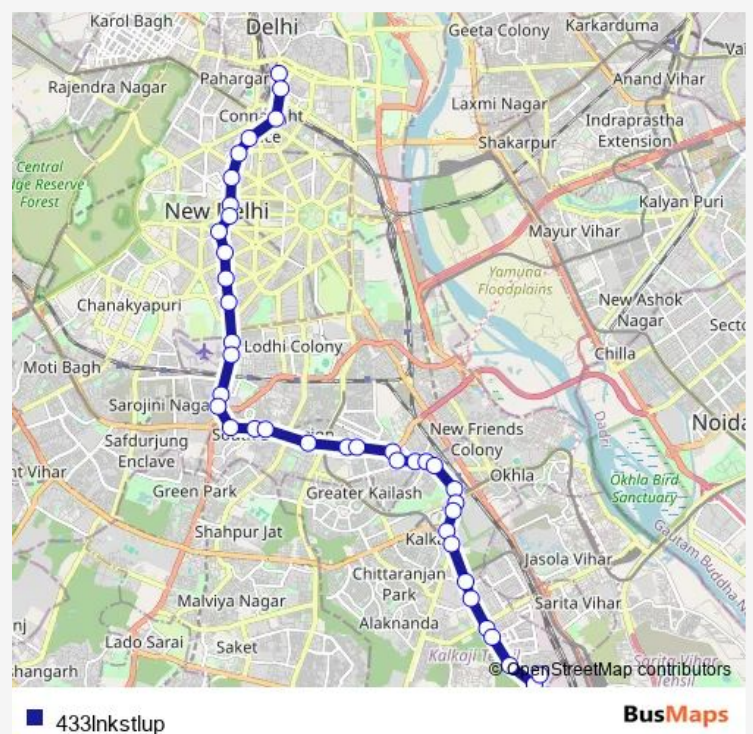

### Route schedule

New Delhi Railway Station Gate 2 — Okhla Depot IV CWS li

Monday 06:30-17:25

Tuesday 06:30-17:25

Wednesday 06:30-17:25

Thursday 06:30-17:25

Friday 06:30-17:25

Saturday 06:30-17:25

### Route info

Direction: New Delhi Railway Station Gate 2

Stops: 39

Trip Duration: 1 hour 18 min

433Inkstlup

Lajpat Nagar 2 Ring Road

Lajpat Nagar Crossing

Garhi Village