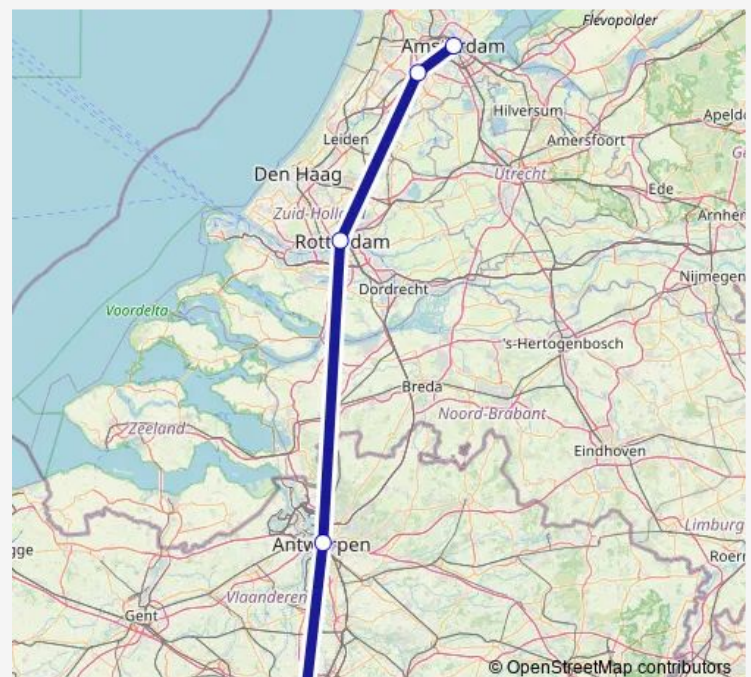

## Rail GS: NLAMA-BEBMI

[Go to website](#)**Direction**

Amsterdam Centraal — Brussels Midi / Zuid

5 stops

[Open route schedule](#)

Amsterdam Centraal

Schiphol Airport

Rotterdam Centraal

Antwerpen-Centraal

Brussels Midi / Zuid

## Route schedule

Amsterdam Centraal — Brussels Midi / Zuid

Monday	10:08-21:10
Tuesday	10:08-21:10
Wednesday	10:58-21:10
Thursday	10:08-21:10
Friday	10:08-20:46
Saturday	08:08-20:10
Sunday	14:08-20:46

## Route info

Direction: Amsterdam Centraal

Stops: 5

Trip Duration: 2 hour 15 min

GS: NLAMA-BEBMI

**BusMaps**

GS: NLAMA-BEBMI Rail time schedules and route maps are available in an offline PDF at [busmaps.com](https://busmaps.com). Use the [busmaps.com](https://busmaps.com) website to see live bus times, train schedule or subway schedule, and step-by-step directions for all public transit in Amsterdam