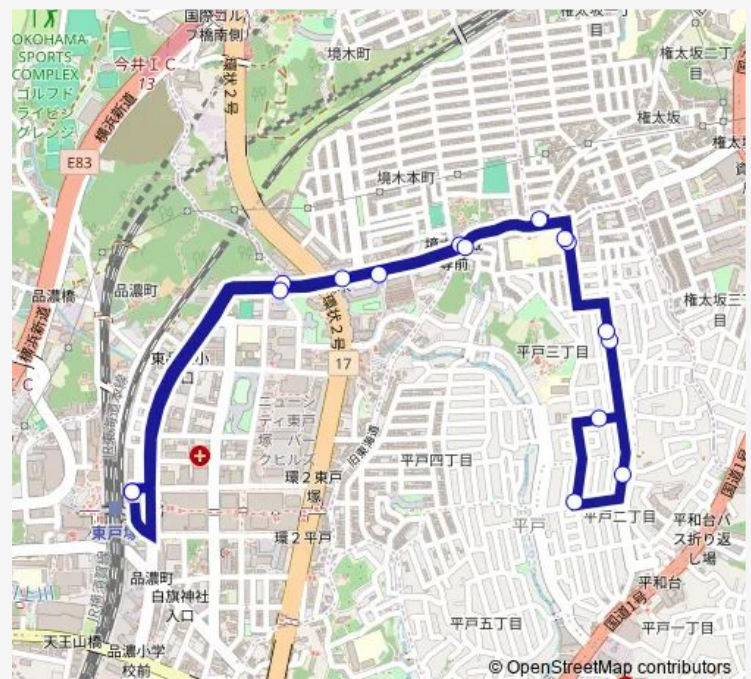

境木地藏尊

グリーンタウン入口

品濃谷宿公園

東戸塚駅前

### Route schedule

東戸塚駅前 — 東戸塚駅前

Monday 05:58-23:18

Tuesday 05:58-23:18

Wednesday 05:58-23:18

Thursday 05:58-23:18

Friday 05:58-23:18

Saturday 06:05-22:33

Sunday 06:05-22:33

### Route info

Direction: 東戸塚駅前

Stops: 16

Trip Duration: 0 hour 24 min

210系統 Bus time schedules and route maps are available in an offline PDF at [busmaps.com](https://busmaps.com). Use the [busmaps.com](https://busmaps.com) website to see live bus times, train schedule or subway schedule, and step-by-step directions for all public transit in Yokohama