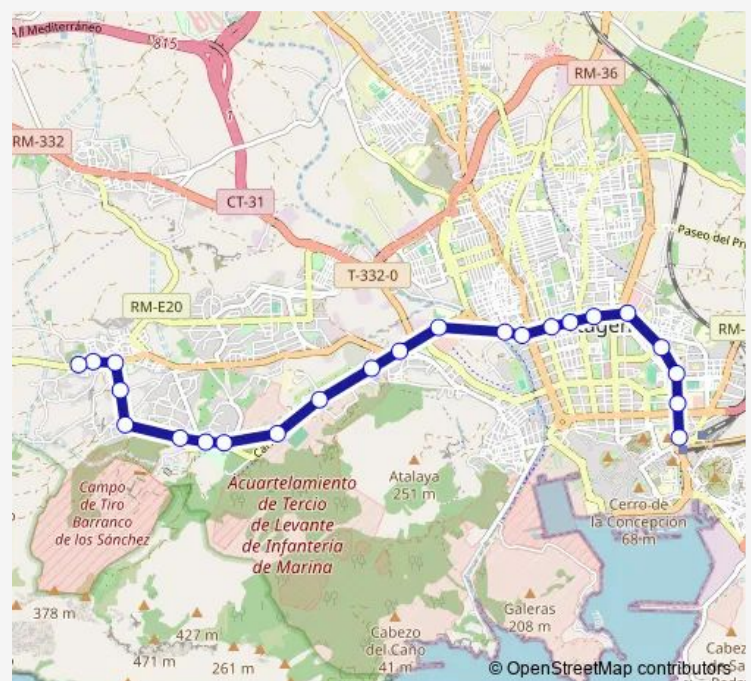

Thursday 07:15-21:45

Friday 07:15-21:45

Saturday 07:15-21:15

Sunday 07:15-21:15

Route info

Direction: Capitanes Ripoll

Stops: 23

Trip Duration: 0 hour 30 min

■ ALSA - L3 — L3 Canteras-Tentegorra-Plaza de Bastarreche

Ferretería Canteras

Centro Disminuidos -Cart

Direction

Centro Disminuidos -Cart — Capitanes Ripoll

22 stops

[Open route schedule](#)

Centro Disminuidos -Cart

Tuesday 07:15-21:45

Wednesday 07:15-21:45

Thursday 07:15-21:45

Friday 07:15-21:45

Saturday 07:45-21:45

Sunday 07:45-21:45

Route info

Direction: Centro Disminuidos -Cart