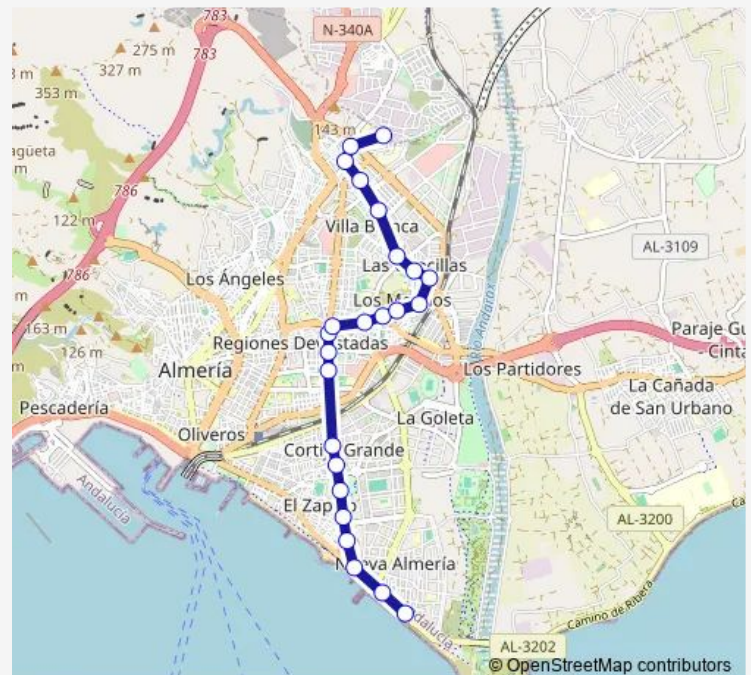

Direction

Av.Cabo Gata 297-AI — Torrecardenas-AI

24 stops

[Open route schedule](#)

Av.Cabo Gata 297-AI

Quinto Pino-AI

Plaza Alfredo Kraus-AI

Recinto Ferial Almeria-AI

Saturday 07:25-22:35

Sunday 07:25-22:35

Route info

Direction: Av.Cabo Gata 297-AI

Stops: 24

Trip Duration: 0 hour 26 min

Ctra.Huercal. 24-AI

Estadio Municipal-AI

Torreardenas-AI

Direction

Torrecardenas-AI — Av.Cabo Gata 297-AI

21 stops

[Open route schedule](#)

Torrecardenas-AI

Parquing Hospital-AI

Estadio Juan Rojas-AI

Friday 06:55-22:05

Saturday 06:55-22:05

Sunday 06:55-22:05

Route info

Direction: Torrecardenas-AI

Stops: 21

Trip Duration: 0 hour 24 min

ALSA - L3 Bus time schedules and route maps are available in an offline PDF at busmaps.com. Use the busmaps.com website to see live bus times, train schedule or subway schedule, and step-by-step directions for all public transit in Almeria