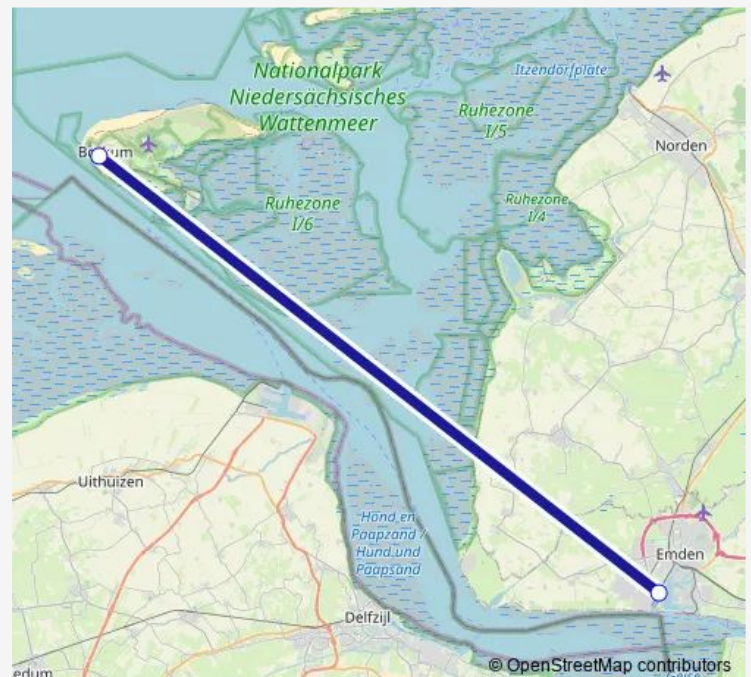

Ferry Kat

[Go to website](#)**Direction**

Borkum(Nordseebad) — Emden(Ostfriesl) Außenhafen

2 stops

[Open route schedule](#)

Borkum(Nordseebad)

Emden(Ostfriesl) Außenhafen

Route schedule

Borkum(Nordseebad) — Emden(Ostfriesl) Außenhafen

Monday 07:15-17:40

Tuesday 07:15-14:00

Wednesday 07:15-17:40

Thursday 07:15-17:40

Friday 07:15-17:40

Saturday 07:15-14:00

Sunday 07:00-17:40

Route info

Direction: Borkum(Nordseebad)

Stops: 2

Trip Duration: 1 hour 30 min

■ Kat

Direction

Emden(Ostfriesl) Außenhafen — Borkum Reede

2 stops