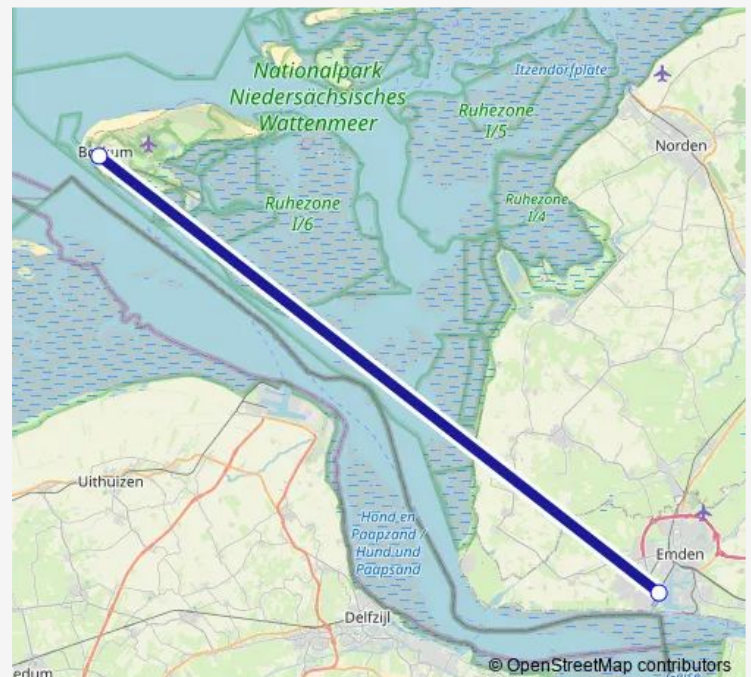

Ferry KAT

[Go to website](#)**Direction**

Borkum(Nordseebad) — Emden(Ostfriesl) Außenhafen

2 stops

[Open route schedule](#)

Borkum(Nordseebad)

Emden(Ostfriesl) Außenhafen

Route schedule

Borkum(Nordseebad) — Emden(Ostfriesl) Außenhafen

Monday	07:15-17:40
Tuesday	07:15-10:10
Wednesday	07:15-17:40
Thursday	07:15-17:40
Friday	07:15-17:40
Saturday	07:15-14:00
Sunday	07:00-17:40

Route info

Direction: Borkum(Nordseebad)

Stops: 2

Trip Duration: 1 hour 30 min

■ KAT

BusMaps

Direction

Emden(Ostfriesl) Außenhafen — Borkum Reede

2 stops

[Open route schedule](#)