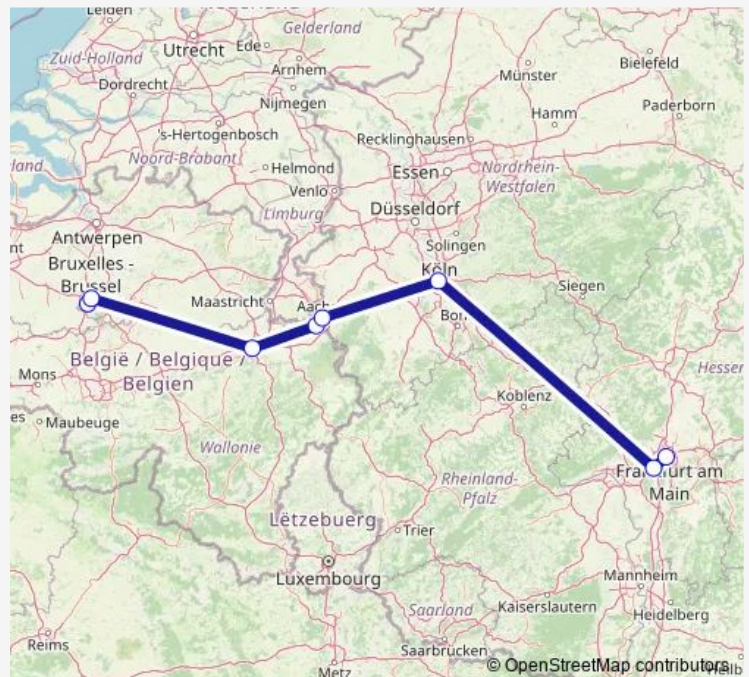

Rail ICE 215

[Go to website](#)

Direction

Bruxelles Midi — Frankfurt(Main)Hbf

8 stops

[Open route schedule](#)

Bruxelles Midi

Bruxelles-Nord

Liège-Guillemins

Aachen Süd(Gr)

Aachen Hbf

Köln Hbf

Frankfurt(M) Flughafen Fernbf

Frankfurt(Main)Hbf

Route schedule

Bruxelles Midi — Frankfurt(Main)Hbf

Monday 16:22-16:25

Tuesday 16:22-16:25

Wednesday 16:22-16:25

Thursday 16:22-16:25

Friday 16:22-16:25

Saturday 16:22

Sunday 16:25

Route info

Direction: Bruxelles Midi

Stops: 8

Trip Duration: 3 hour 3 min

ICE 215

ICE 215 Rail time schedules and route maps are available in an offline PDF at busmaps.com. Use the busmaps.com website to see live bus times, train schedule or subway schedule, and step-by-step directions for all public transit in Brussels