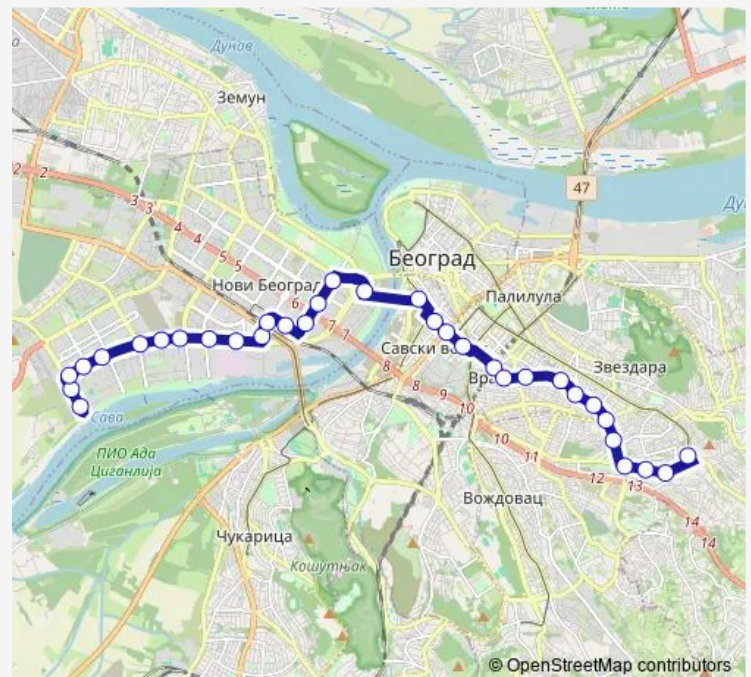

### Route schedule

Blok 45 — Ustanička

Monday 06:30-21:00

Tuesday 06:30-21:00

Wednesday 06:30-21:00

Thursday 06:30-21:00

Friday 06:30-21:00

Saturday 06:30-21:00

### Route info

Direction: Blok 45

Stops: 33

Trip Duration: 0 hour 45 min

E1 — Ustanička - Blok 45

Katanićeva

Mačvanska

Vojvode Dragomira