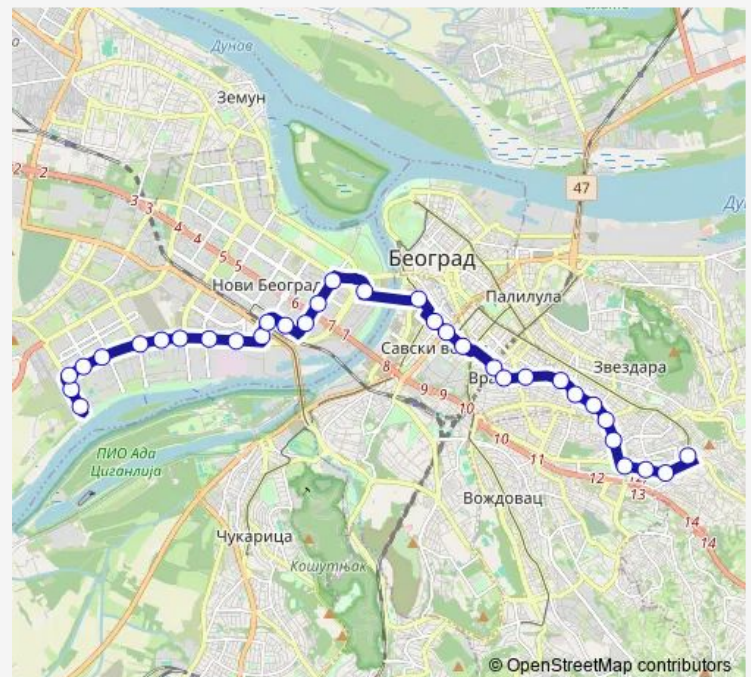

Saturday 06:30-21:00

Sunday —

Route info

Direction: Blok 45

Stops: 33

Trip Duration: 0 hour 45 min

E1 — Ustanička - Blok 45

Katanićeva

Sunday —

Route info

Direction: Bulevar Kralja Aleksandra

Stops: 32

Trip Duration: 0 hour 45 min

Omladinskih Brigada

Blok 70

Gandijeva