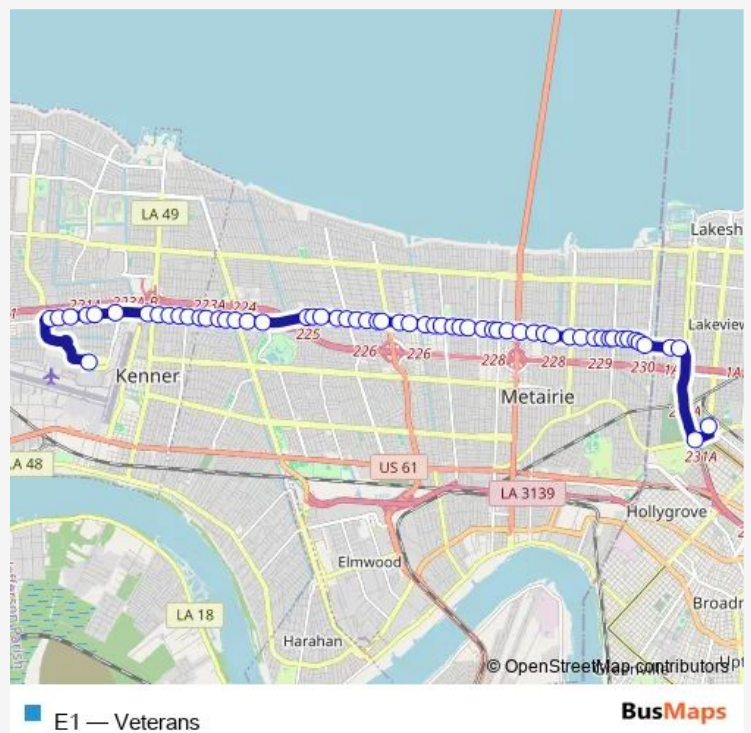

Veterans @ Kansas

Veterans @ Roosevelt

Veterans @ Roosevelt/Massachusetts

Veterans @ Massachusetts

Veterans @ Mississippi

Veterans @ Montana

Veterans @ David

Veterans @ Lisa

Veterans @ Downs

Veterans @ Roberta

Veterans @ Club

Route schedule

Louis Armstrong International Airport (Msy) — Canal Blvd Terminal (Cemeteries)

Monday	05:30-20:40
Tuesday	05:30-20:40
Wednesday	05:30-20:40
Thursday	05:30-20:40
Friday	05:30-20:40
Saturday	07:00-20:48
Sunday	07:00-20:48

Route info

Direction: Louis Armstrong International Airport (Msy)

Stops: 59

Trip Duration: 0 hour 43 min

E1 — Veterans

Veterans @ Green Acres

Veterans @ Kent

Veterans @ Transcontinental

Sunday 07:46-21:34

Route info

Direction: Canal Blvd Terminal (Cemeteries)

Stops: 60

Trip Duration: 0 hour 44 min

Veterans @ Division

Veterans @ N Turnbull

Veterans @ Taft Park