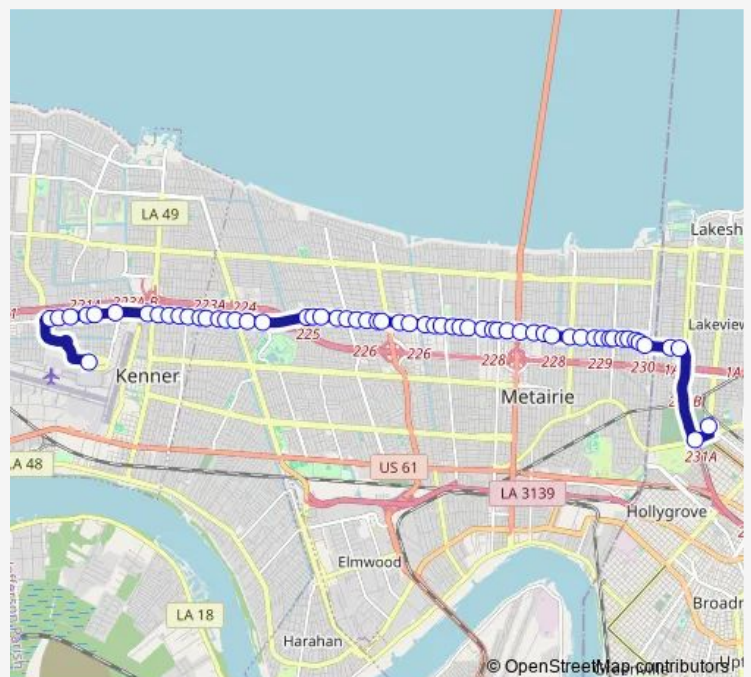

Veterans @ Club

Route schedule

Louis Armstrong International Airport (Msy) — Canal Blvd Terminal (Cemeteries)

Monday 05:30-20:40

Tuesday 05:30-20:40

Wednesday 05:30-20:40

Thursday 05:30-20:40

Friday 05:30-20:40

Saturday 07:00-20:48

Sunday 07:00-20:48

Route info

Direction: Louis Armstrong International Airport (Msy)

Stops: 59

Trip Duration: 0 hour 43 min

E1 — Veterans

Veterans @ Green Acres

Veterans @ Kent

Veterans @ Transcontinental

Veterans @ Lemon

Veterans @ Harvard

Veterans @ Lime

Veterans @ Clearview

Veterans @ Clearview Mall

Veterans @ Houma

Friday 06:20-21:30

Saturday 07:46-21:34

Sunday 07:46-21:34

Route info

Direction: Canal Blvd Terminal (Cemeteries)

Stops: 60

Trip Duration: 0 hour 44 min

Veterans @ Division