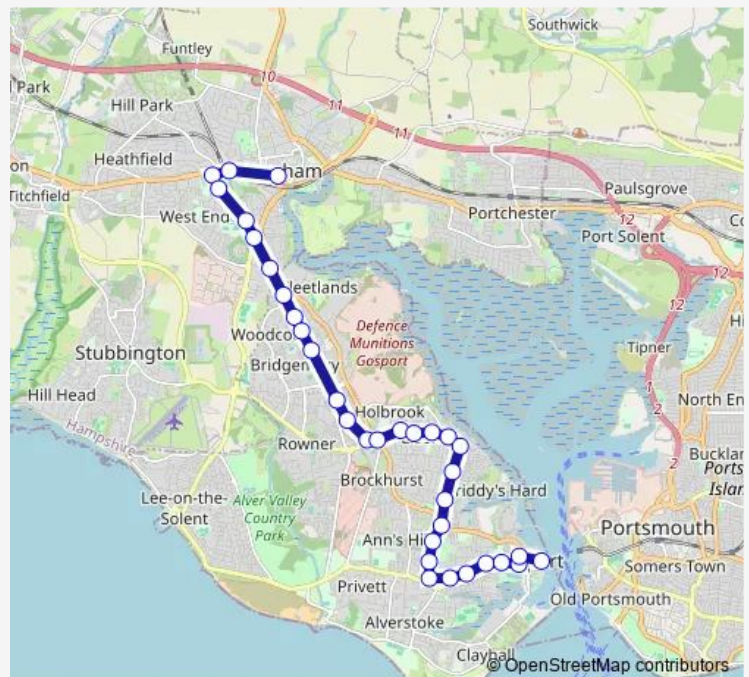

### Route info

Direction: Bus Station

Stops: 33

Trip Duration: 0 hour 31 min

■ E1 — Fareham - Gosport

The Glencoe

Crossways

Pelham Road

## Route info

Direction: Gosport Interchange

Stops: 32

Trip Duration: 0 hour 30 min

Wych Lane

Hoeford

White House

Cams Alders

## Direction

Station Roundabout — Gosport Interchange

34 stops

[Open route schedule](#)

Station Roundabout

Trinity Street

Bus Station

The Quay

## Route info

Direction: Station Roundabout

Stops: 34

Trip Duration: 0 hour 32 min

Gypsy Queen

Bury Road

The White Hart

Waitrose