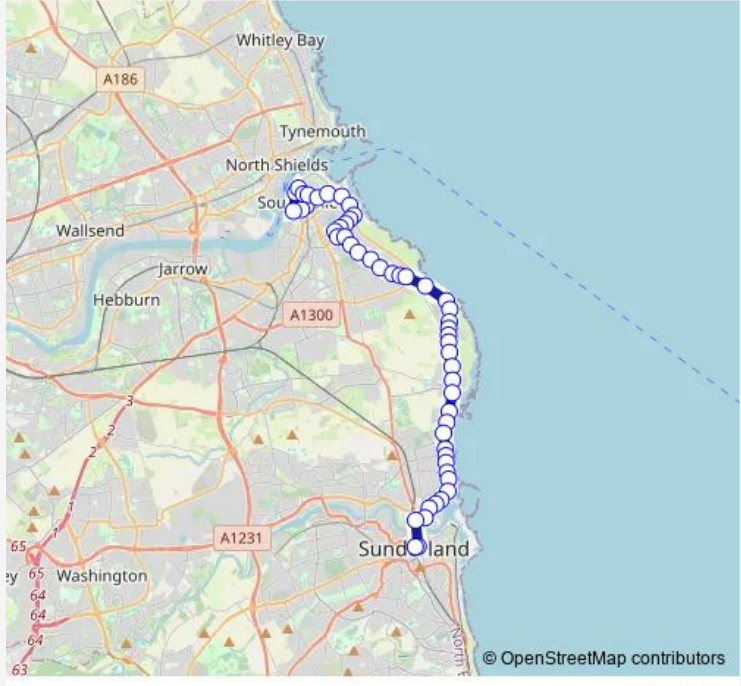

Bus E1 Sunderland - South Shields

[Go to website](#)

Direction
 Interchange — Fawcett Street
 52 stops
[Open route schedule](#)

- Interchange
- Coronation Street-Garden Lane
- Ferry Street-Coronation Street
- River Drive-Number 62
- Mile End Road
- Mile End Road-Clasper Court
- Coston Drive
- Ocean Road
- Sea Road-Pier Parade
- Bents Park
- Sea Road-Information Centre
- Sea Road-Gypsies Green
- Mowbray Road-New Crown
- Mowbray Road-Kingsway
- Mowbray Road-Wardle Avenue
- Westcott Avenue
- Westcott Avenue-Horsley Hill Road
- Highfield Road-Westoe Drive
- Highfield Road-Grosvenor Road
- Highfield Road-Fountain Grove
- Highfield Road-Cheviot Road

Route schedule
 Interchange — Fawcett Street

Monday	06:13-22:45
Tuesday	06:13-22:45
Wednesday	06:13-22:45
Thursday	06:13-22:45
Friday	06:13-22:45
Saturday	06:58-22:45
Sunday	08:13-22:45

Route info
 Direction: Interchange
 Stops: 52
 Trip Duration: 0 hour 43 min

E1 — Sunderland - South Shields **BusMaps**

Horsley Hill Square

Marsden Lane-Fulwell Avenue

Marsden Lane-Hampshire Way

Marsden Lane - Prince Edward Road East

Coast Road - Marsden Grotto

Coast Road-Souter Lighthouse