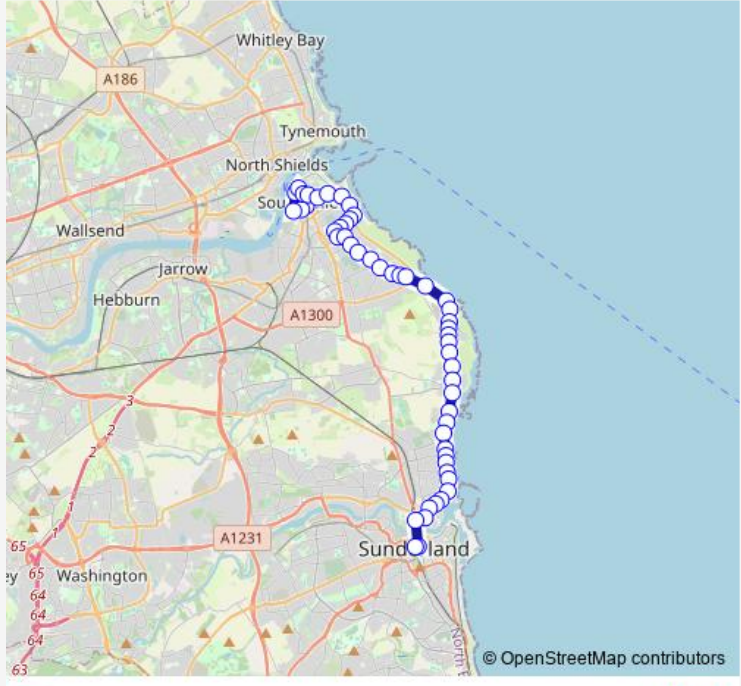

Bus E1 Sunderland - South Shields

[Go to website](#)

Direction
 Interchange — Fawcett Street
 52 stops
[Open route schedule](#)

- Interchange
- Coronation Street-Garden Lane
- Ferry Street-Coronation Street
- River Drive-Number 62
- Mile End Road
- Mile End Road-Clasper Court
- Coston Drive
- Ocean Road
- Sea Road-Pier Parade
- Bents Park
- Sea Road-Information Centre
- Sea Road-Gypsies Green
- Mowbray Road-New Crown
- Mowbray Road-Kingsway
- Mowbray Road-Wardle Avenue
- Westcott Avenue
- Westcott Avenue-Horsley Hill Road
- Highfield Road-Westoe Drive
- Highfield Road-Grosvenor Road
- Highfield Road-Fountain Grove
- Highfield Road-Cheviot Road

Route schedule
 Interchange — Fawcett Street

Monday	06:13-22:42
Tuesday	06:13-22:42
Wednesday	06:13-22:42
Thursday	06:13-22:42
Friday	06:13-22:42
Saturday	06:58-22:42
Sunday	08:13-22:42

Route info
 Direction: Interchange
 Stops: 52
 Trip Duration: 0 hour 37 min

E1 — Sunderland - South Shields **BusMaps**

Horsley Hill Square

Marsden Lane-Fulwell Avenue

Marsden Lane-Hampshire Way

Marsden Lane - Prince Edward Road East

Coast Road - Marsden Grotto

Coast Road-Souter Lighthouse