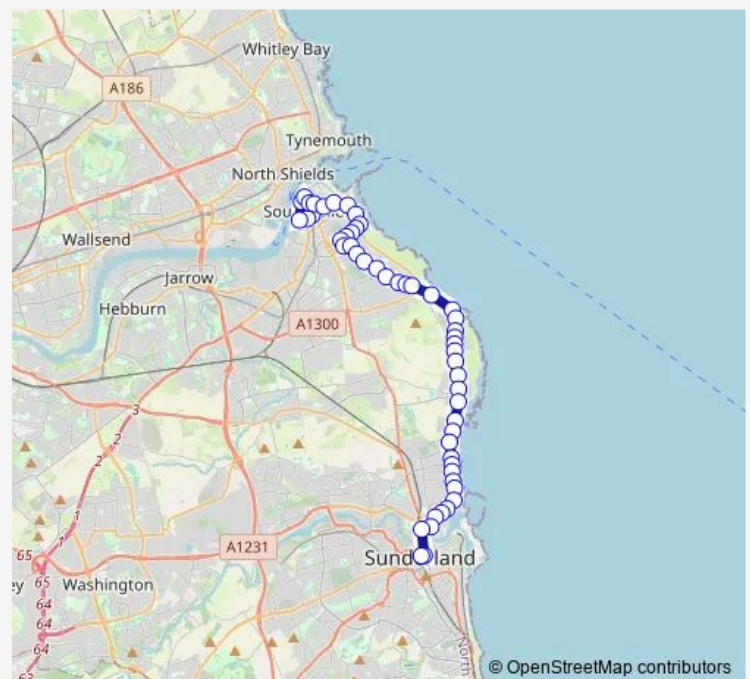

Highfield Road-Grosvenor Road

Highfield Road-Fountain Grove

Highfield Road-Cheviot Road

Route schedule

Interchange — Fawcett Street

Monday 06:13-22:42

Tuesday 06:13-22:42

Wednesday 06:13-22:42

Thursday 06:13-22:42

Friday 06:13-22:42

Saturday 06:58-22:42

Sunday 08:13-22:42

Route info

Direction: Interchange

Stops: 52

Trip Duration: 0 hour 48 min

E1 — Sunderland - South Shields

Horsley Hill Square

Marsden Lane-Fulwell Avenue

Marsden Lane-Hampshire Way

Marsden Lane - Prince Edward Road East

Coast Road - Marsden Grotto

Coast Road-Souter Lighthouse

Coast Road-Souter Lighthouse

Mill Lane-Church

Mill Lane-Whitburn Lodge

Mill Lane-White Rocks Grove

Mill Lane-Lilac Avenue

Mill Lane-Wheatall Way

Mill Lane-Rifle Range

Mill Lane - Croftside Avenue

East Street-Newark Drive