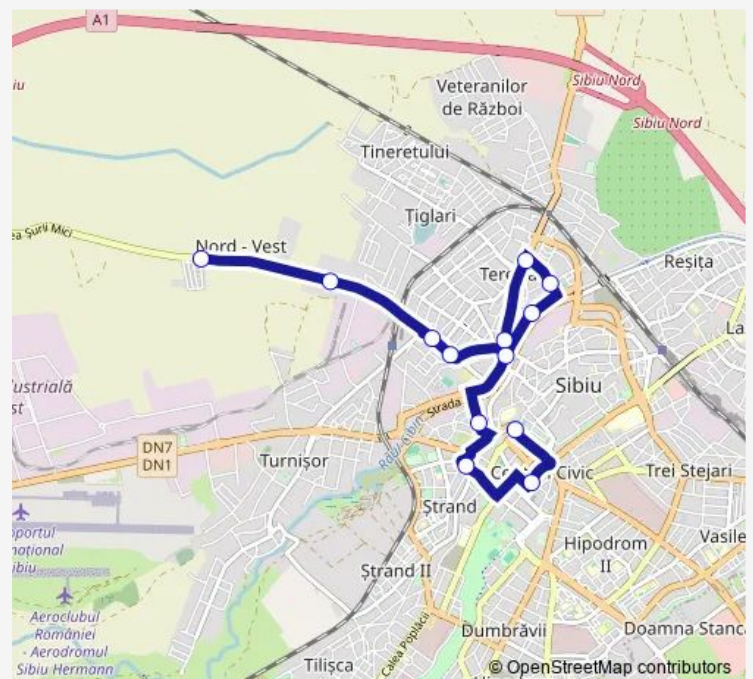

Thursday 07:16-11:15

Friday 07:16-11:15

Saturday —

Sunday —

Route info

Direction: Magnolia 1

Stops: 13

Trip Duration: 0 hour 25 min

E1 — Magnolia - Sc. Regina Maria - Col. O. Goga

E1 Bus time schedules and route maps are available in an offline PDF at busmaps.com. Use the busmaps.com website to see live bus times, train schedule or subway schedule, and step-by-step directions for all public transit in Sibiu