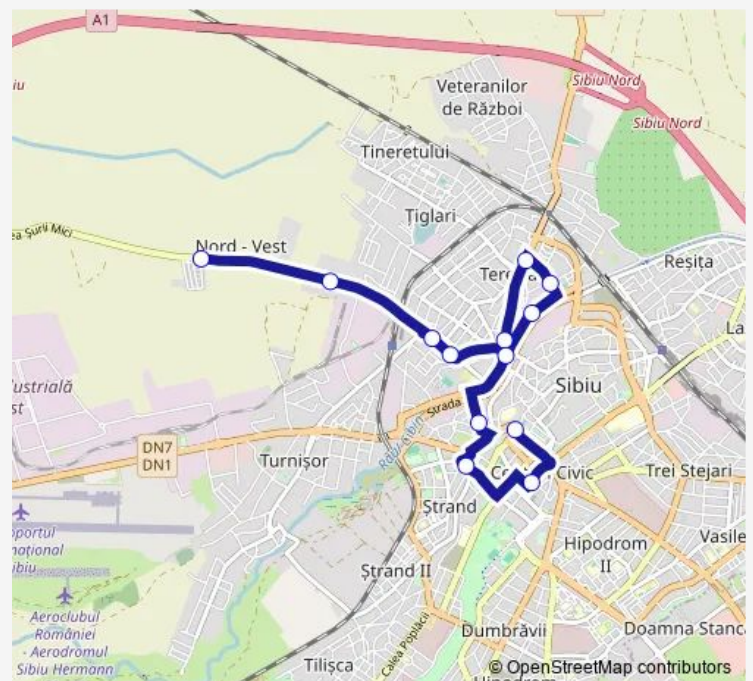

Thursday 07:16-11:15

Friday 07:16-11:15

Saturday —

Sunday —

Route info

Direction: Magnolia 1

Stops: 13

Trip Duration: 0 hour 25 min

E1 — Magnolia - Sc. Regina Maria - Col. O. Goga

E1 Bus time schedules and route maps are available in an offline PDF at busmaps.com. Use the busmaps.com website to see live bus times, train schedule or subway schedule, and step-by-step directions for all public transit in Sibiu