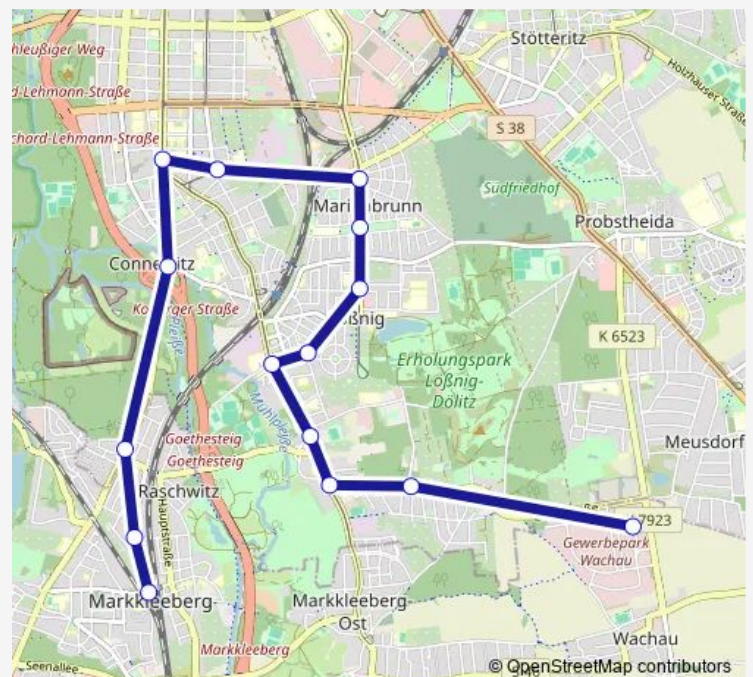

Leipzig, Raschwitzer Str.

Leipzig, Friederikenstr.

Leipzig, Leinestr.

Leipzig, Zum Döllitzer Schacht

Wachau (b. Leipzig), Globus Wachau

Route schedule

Markkleeberg, S-Bahnhof (Bus) — Wachau (b. Leipzig),
Globus Wachau

Monday —

Tuesday —

Wednesday 08:50-14:50

Thursday —

Friday —

Saturday —

Sunday —

Route info

Direction: Markkleeberg, S-Bahnhof (Bus)

Stops: 15

Trip Duration: 0 hour 31 min

■ E1 — Bus E1

Direction

Wachau (b. Leipzig), Globus Wachau — Markkleeberg, S-Bahnhof (Bus)

15 stops

[Open route schedule](#)

Wachau (b. Leipzig), Globus Wachau

Leipzig, Zum Dölitzer Schacht

Leipzig, Leinestr.

Leipzig, Friederikenstr.

Leipzig, Raschwitzer Str.

Leipzig, Dürrstr.

Leipzig, Moritz Hof

Leipzig, An der Märchenwiese