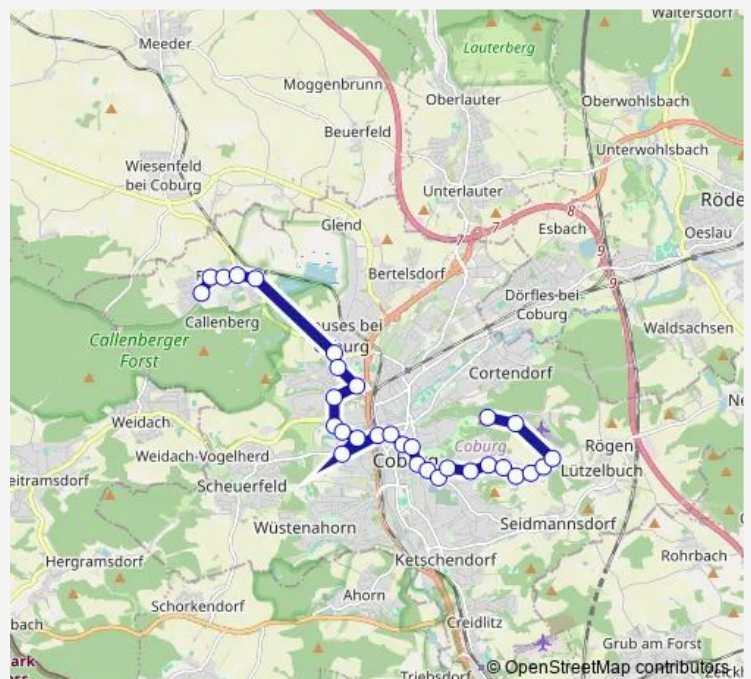

Hochschule

Thüringer Straße

Callenberger Straße

Route schedule

Veste — Beiersdorf

Monday 05:12-06:56

Tuesday 05:12-06:56

Wednesday 05:12-06:56

Thursday 05:12-06:56

Friday 05:12-06:56

Saturday —

Sunday —

Route info

Direction: Veste

Stops: 26

Trip Duration: 0 hour 42 min

27 stops

[Open route schedule](#)

Löbelstein

Löbelstein Mitte

Pilgramsroth

Oberer Pilgramsroth

Pligramsroth Mitte

Danziger Straße

Thursday 07:29-13:09

Friday 07:29-13:09

Saturday —

Sunday —

Route info

Direction: Löbelstein

Stops: 27

Trip Duration: 0 hour 34 min