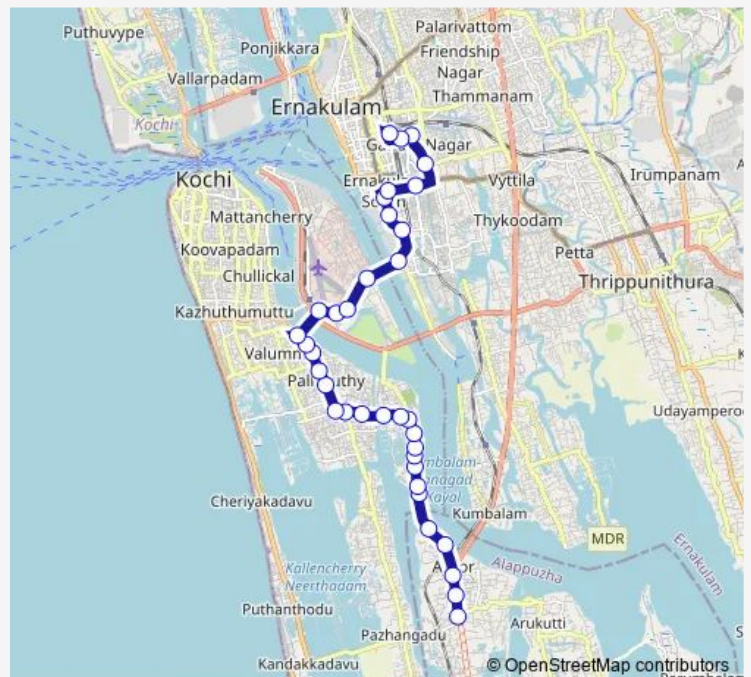

Bus Aroor ↔ Ernakulam South

[Go to website](#)

Direction

Aroor Temple — Ernakulam South Ksrct

36 stops

[Open route schedule](#)

Aroor Temple

Aruna Theatre

Aroor Palli

Puthangadi

Aroor Mukkam

Edakochi

Palli

Kozhikkoodu

St Lorance School

Salim Kumar

Kumbalam Ferry

Pambayi Moola

Pambayi Moola

Aquinas Collage

Pashnithodu Palam

Kumbalangi Vazhi

Kacheripadi

Palluruthy Veli

Marunnukada

Palluruthy Nada

Suriyani Palli

Route schedule

Aroor Temple — Ernakulam South Ksrct

Monday 06:00

Tuesday 06:00

Wednesday 06:00

Thursday 06:00

Friday 06:00

Saturday 06:00

Sunday 06:00

Route info

Direction: Aroor Temple

Stops: 36

Trip Duration: 0 hour 52 min

Aroor ↔ Ernakulam South