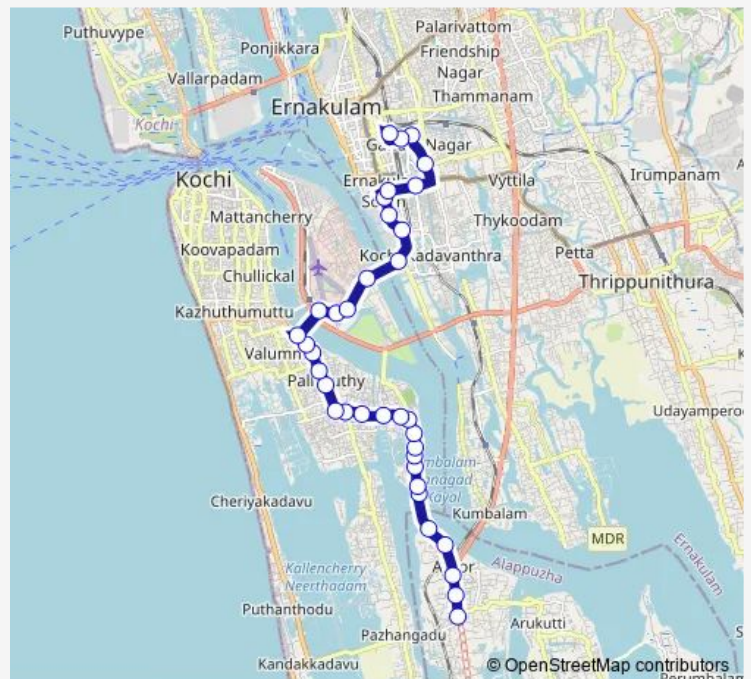

Thursday 06:00

Friday 06:00

Saturday 06:00

Sunday 06:00

Route info

Direction: Aroor Temple

Stops: 36

Trip Duration: 0 hour 52 min

Aroor ↔ Ernakulam South

BOT Palam

Mattancherry Halt

Airport

Vathuruthy

Naval Base

Thevara Junction

Atlantis

Direction

Ernakulam South Ksrtc — Aroor Temple

30 stops

[Open route schedule](#)

Ernakulam South Ksrtc

Shenoys

Maharajas Ground Metro

Jose Junction