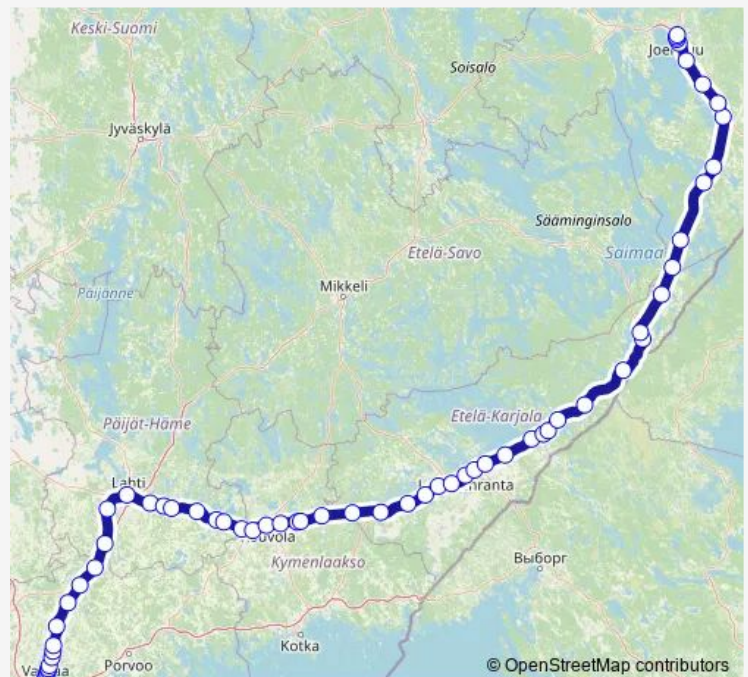

### Route schedule

Helsinki — Joensuu

Monday

—

Tuesday

—

Wednesday

—

### Route info

Direction: Helsinki

Stops: 69

Trip Duration: 4 hour 37 min

■ IC 9 — Helsinki - Joensuu

BusMaps

Sipilä

Henna