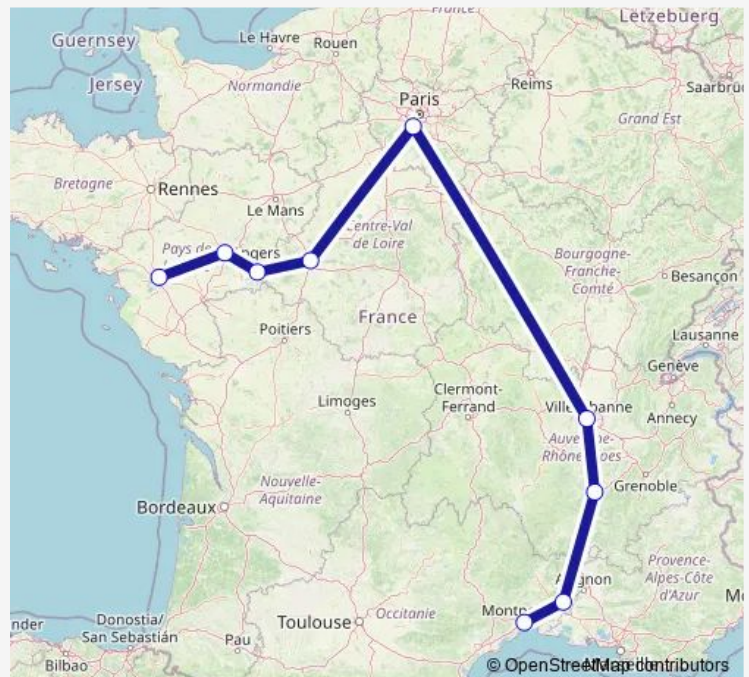

High Speed Rail Service 081b

[Go to website](#)

Direction

Lyon Perrache — Nantes

6 stops

[Open route schedule](#)

Lyon Perrache

Lyon Part Dieu

Massy-Tgv

St-Pierre-des-Corps

Angers-St-Laud

Nantes

Route schedule

Lyon Perrache — Nantes

Monday	06:12
Tuesday	06:12
Wednesday	06:12
Thursday	06:12
Friday	—
Saturday	—
Sunday	06:12

Route info

Direction: Lyon Perrache

Stops: 6

Trip Duration: 5 hour 7 min

■ 081b

Direction

undefined — undefined

0 stops

[Open route schedule](#)

Nantes

Angers-St-Laud

Saumur-Rive-Droite

St-Pierre-des-Corps

Massy-Tgv

Lyon Part Dieu

Lyon Perrache

Route schedule