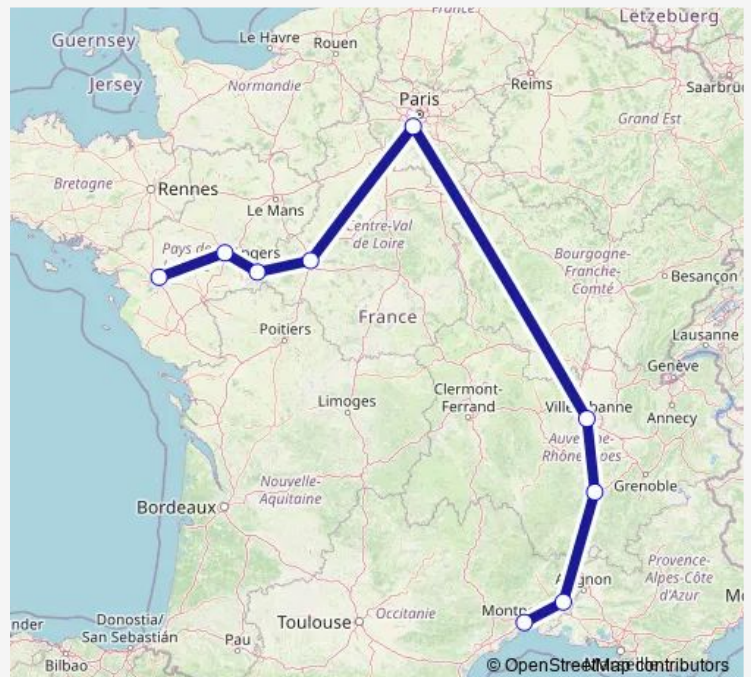

### Direction

Nantes — Marseille-Saint-Charles

9 stops

[Open route schedule](#)

Nantes

Angers-St-Laud

Saumur-Rive-Droite

St-Pierre-des-Corps

Massy-Tgv

Lyon Part Dieu

Valence TGV Rhône-Alpes Sud

Avignon Tgv

Marseille-Saint-Charles

### Route schedule

Nantes — Marseille-Saint-Charles

Monday —

Tuesday 12:44

Wednesday 12:44

Thursday 12:44

Friday 12:44

Saturday —

### Route info

Direction: Nantes

Stops: 9

Trip Duration: 6 hour 43 min

081B

**Direction**

undefined — undefined

0 stops