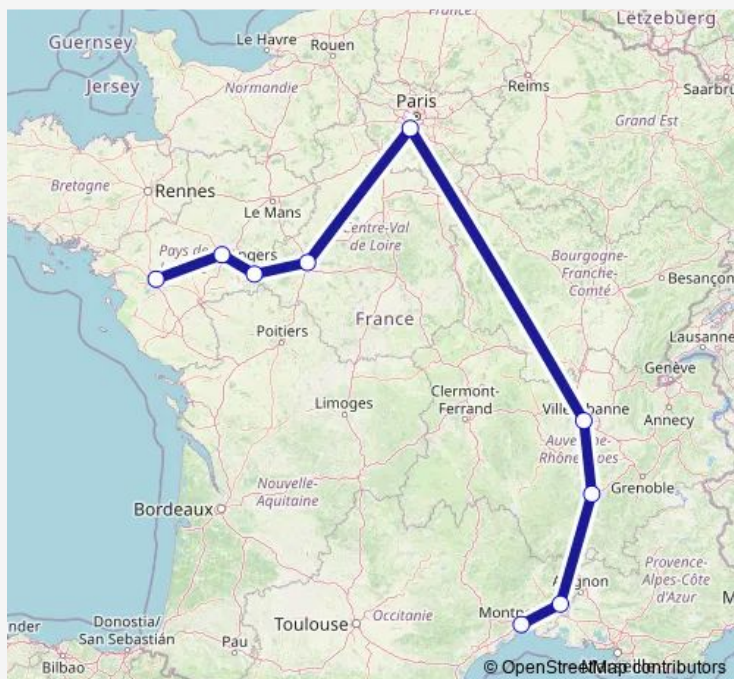

Rail 081B Pays de la Loire - Sud Est Tgv

[Go to website](#)

Direction

Lyon Perrache — Nantes

6 stops

[Open route schedule](#)

Lyon Perrache

Lyon Part Dieu

Wednesday 06:12-10:16

Thursday 06:12-10:16

Friday 06:12-10:16

Saturday 10:16

Sunday 10:16

Route info

Direction: Lyon Perrache

Stops: 6

Trip Duration: 5 hour 7 min

081B — Pays de la Loire - Sud Est Tgv

Direction

Nantes — Marseille Saint-Charles

9 stops

[Open route schedule](#)

Nantes

Angers Saint-Laud

9 stops

[Open route schedule](#)

Nantes

Angers Saint-Laud

Saumur

Saint-Pierre-des-Corps

Massy Tgv

Lyon Part Dieu