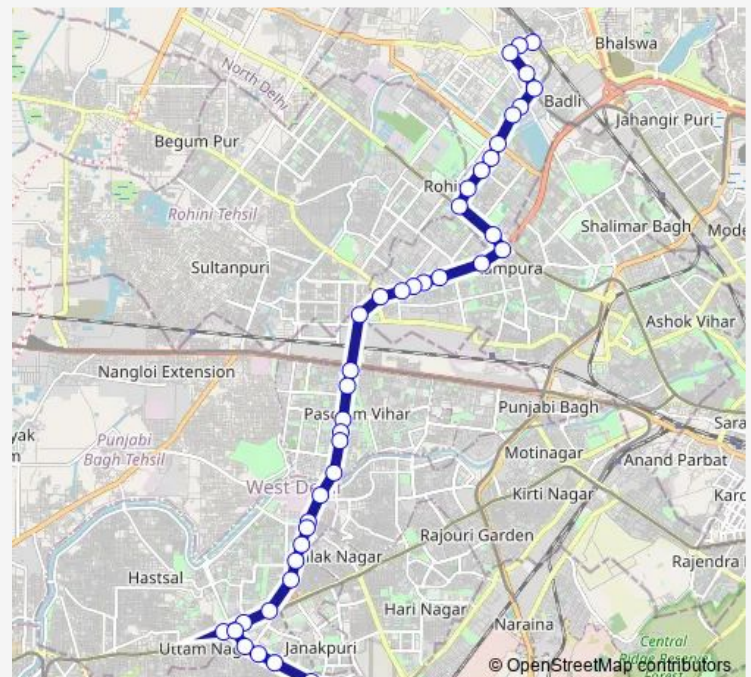

Bus 879adown

[Go to website](#)

Direction

Badli Railway Staion — D Block Janak Puri

46 stops

[Open route schedule](#)

Badli Railway Staion

Badli Telephone Exchange

Rohini Sec 18 B-7 Road

Rohini Sec 18

Rohini Sec 18 B Block

Manav Chowk

Rohini Sec 15

Vidya Marg Crossing

Ayodhya Apartments

DC Chowk Rohini

Pratibha School Rohini Sec 9

Rohini Sec-9

Rohini Sec 7 8 Xing

Madhuban Chowk Outer Ring Road

Saraswati Vihar C Block

Kali Mata Mandir

Puspanjali Enclave

Rohini Depot 3

Mangolpur School

West Enclave (Orr)

Mangol Puri B Block (Orr)

Route schedule

Badli Railway Staion — D Block Janak Puri

Monday 05:20-20:50

Tuesday 05:20-20:50

Wednesday 05:20-20:50

Thursday 05:20-20:50

Friday 05:20-20:50

Saturday 05:20-20:50

Sunday 05:20-20:50

Route info

Direction: Badli Railway Staion

Stops: 46

Trip Duration: 1 hour 29 min

879adown