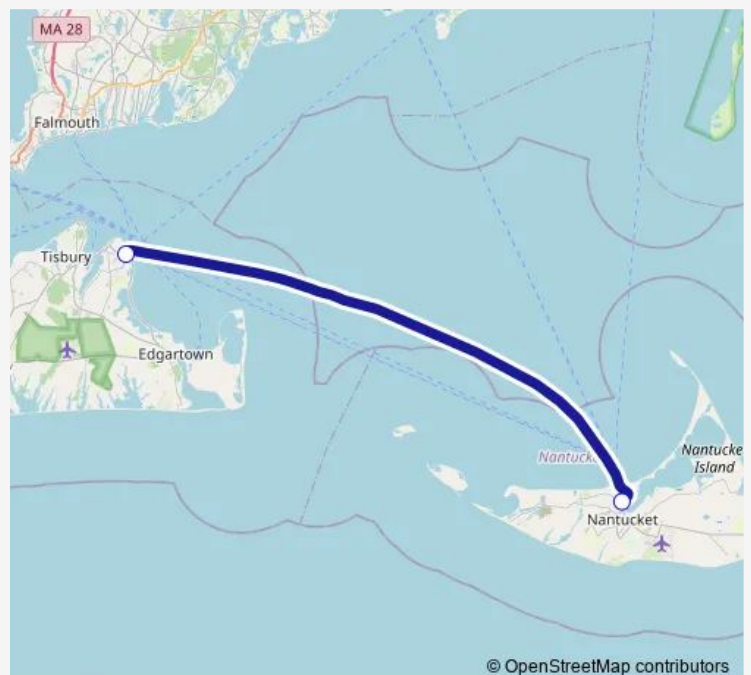

### Direction

Straight Wharf, Nantucket, Ma — Dockside Marina - Oak Bluffs, Martha's Vineyard, Ma

2 stops

[Open route schedule](#)

Straight Wharf, Nantucket, Ma

Dockside Marina - Oak Bluffs, Martha's Vineyard, Ma

### Route schedule

Straight Wharf, Nantucket, Ma — Dockside Marina - Oak Bluffs, Martha's Vineyard, Ma

Monday	10:30-17:30
Tuesday	10:30-17:30
Wednesday	10:30-17:30
Thursday	10:30-17:30
Friday	10:30-17:30
Saturday	10:30-17:30
Sunday	10:30-17:30

### Route info

Direction: Straight Wharf, Nantucket, Ma

Stops: 2

Trip Duration: 1 hour 10 min

■ Inter-Island

**Direction**

Dockside Marina - Oak Bluffs, Martha's Vineyard, Ma —  
Straight Wharf, Nantucket, Ma

2 stops

[Open route schedule](#)

Dockside Marina - Oak Bluffs, Martha's Vineyard, Ma

Straight Wharf, Nantucket, Ma

**Route schedule**

Dockside Marina - Oak Bluffs, Martha's Vineyard, Ma —  
Straight Wharf, Nantucket, Ma