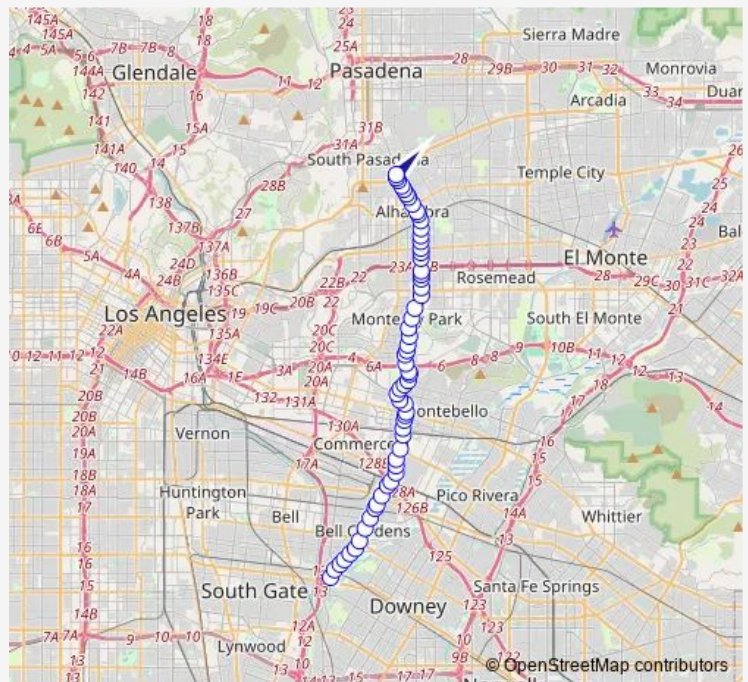

[Go to website](#)

Direction
 Firestonepl/Garfield — Huntington/Stoneman
 61 stops
[Open route schedule](#)

- Firestonepl/Garfield
- Garfield/Eastern
- Garfield/Fostoria
- Garfield/Muller
- Garfield/Park Lane
- Garfield/Clara
- Garfield/Florence
- Garfield/Loveland
- Garfield/Gage
- Garfield/Randolph
- Garfield/Randolph-Slauson
- Garfield/Slauson
- Garfield/Bandini
- Garfield/Telegraph
- Garfield/Elm
- Garfield/Yates
- Garfield/Malt
- Garfield/Washington
- Garfield/Flotilla
- Garfield/Ferguson
- Garfield/Olympic

Route schedule
 Firestonepl/Garfield — Huntington/Stoneman

Monday	04:30-21:14
Tuesday	04:30-21:14
Wednesday	04:30-21:14
Thursday	04:30-21:14
Friday	04:30-21:14
Saturday	05:15-21:00
Sunday	05:05-21:00

Route info
 Direction: Firestonepl/Garfield
 Stops: 61
 Trip Duration: 0 hour 49 min

Garfield/Allston

Garfield/Whittier

Garfield/Madison

Garfield/Hay

Garfield/Beverly

Garfield/Via Acosta

Garfield/Viasandelaro

Garfield/Via Altamira