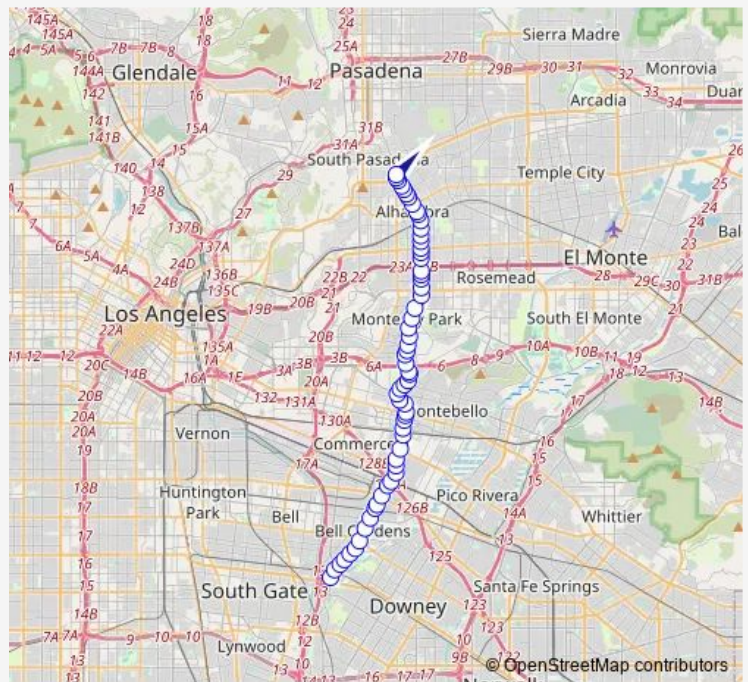

[Go to website](#)

Direction
 Firestonepl/Garfield — Huntington/Stoneman
 61 stops
[Open route schedule](#)

- Firestonepl/Garfield
- Garfield/Eastern
- Garfield/Fostoria
- Garfield/Muller
- Garfield/Park Lane
- Garfield/Clara
- Garfield/Florence
- Garfield/Loveland
- Garfield/Gage
- Garfield/Randolph
- Garfield/Randolph-Slauson
- Garfield/Slauson
- Garfield/Bandini
- Garfield/Telegraph
- Garfield/Elm
- Garfield/Yates
- Garfield/Malt
- Garfield/Washington
- Garfield/Flotilla
- Garfield/Ferguson
- Garfield/Olympic

Route schedule
 Firestonepl/Garfield — Huntington/Stoneman

Monday	04:30-21:14
Tuesday	04:30-21:14
Wednesday	04:30-21:14
Thursday	04:30-21:14
Friday	04:30-21:14
Saturday	05:15-21:00
Sunday	05:05-21:00

Route info
 Direction: Firestonepl/Garfield
 Stops: 61
 Trip Duration: 0 hour 54 min

30 Garfield Ave BusMaps

Garfield/Allston

Garfield/Whittier

Garfield/Madison

Garfield/Hay

Garfield/Beverly

Garfield/Via Acosta

Garfield/Viasandelaro