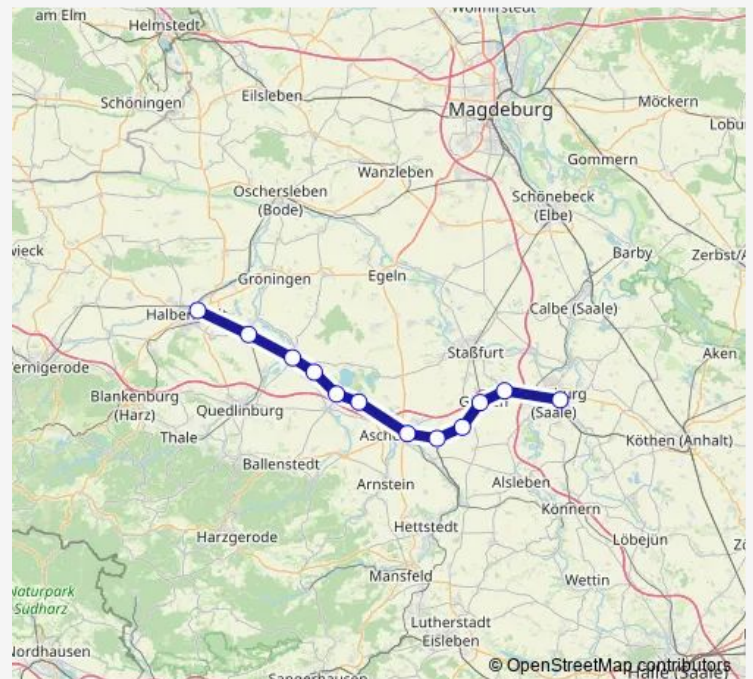

Regional Rail Service Rb44

[Go to website](#)**Direction**

Halberstadt Hbf — Aschersleben

7 stops

[Open route schedule](#)

Halberstadt Hbf

Wegeleben

Hedersleben-Wedderstedt

Gatersleben

Nachterstedt-Hoym

Frose

Aschersleben

Route schedule

Halberstadt Hbf — Aschersleben

Monday 06:45-16:11

Tuesday 06:45-16:11

Wednesday 06:45-16:11

Thursday 06:45-16:11

Friday 06:45-16:11

Saturday 10:11-16:11

Sunday 10:11-16:11

Route info

Direction: Halberstadt Hbf

Stops: 7

Trip Duration: 0 hour 30 min

■ Rb44

Direction

Bernburg Hbf — Halberstadt Hbf

12 stops

[Open route schedule](#)

Bernburg Hbf

Ilberstedt