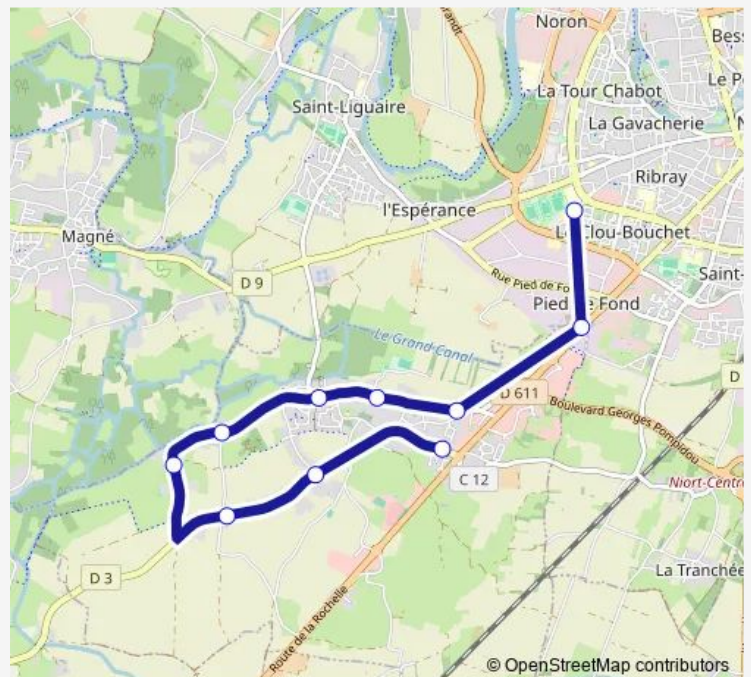

Monday 17:50

Tuesday 17:50

Wednesday —

Thursday 17:50

Friday 17:50

Saturday —

Sunday —

Route info

Direction: Lycee Venise Verte

Stops: 10

Trip Duration: 0 hour 25 min

1017 Bus time schedules and route maps are available in an offline PDF at busmaps.com. Use the busmaps.com website to see live bus times, train schedule or subway schedule, and step-by-step directions for all public transit in Niort