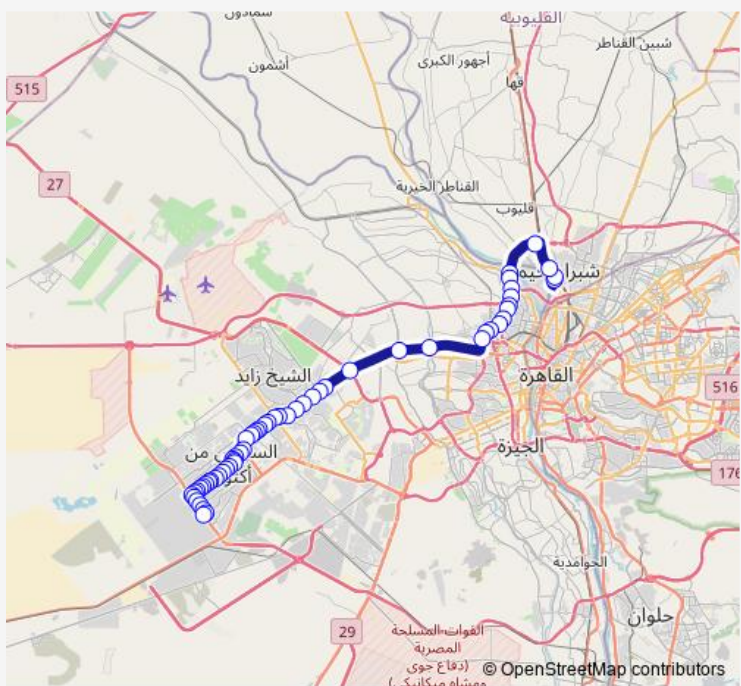

Bus 1017 Al Souk Al Qadeem-AI Moassasa

[Go to website](#)

Direction
 Shubra Al Kheima City Council — Al Souk Al Qadeem
 58 stops
[Open route schedule](#)

- Shubra Al Kheima City Council
- Shubra Al Kheima Metro Station
- Ard Khedr Pedestrian Bridge - Shubra Al Kheima
- Ring Road Entrance - Cairo Alexandria Agriculture Road
- Al Warraq Exit - Ring Road
- Al Warraq
- Al Bosta Steps - Ring Road
- Street 10 Steps - Ring Road
- Al Khouly Steps - Ring Road
- Qawmeya Steps - Ring Road
- Ezbet Al Mofti - Ring Road
- Bashteel
- Al Sekka - Ring Road
- Al Barageel Steps - Ring Road
- Gamal Abd Al Nasser Steps - Ring Road
- Al Marioteya Road - 26th of July Mehwar
- Al Mansoreya - Mehwar 26th of July
- Al Mehwar Desert Road
- Royal City Gate - Sheikh Zayed
- Hyper One - Sheikh Zayed
- Ceramica Cleopatra - Sheikh Zayed

Route schedule
 Shubra Al Kheima City Council — Al Souk Al Qadeem

Monday	06:30-15:00
Tuesday	06:30-15:00
Wednesday	06:30-15:00
Thursday	06:30-15:00
Friday	06:30-15:00
Saturday	06:30-15:00
Sunday	06:30-15:00

Route info
 Direction: Shubra Al Kheima City Council
 Stops: 58
 Trip Duration: 1 hour 26 min

1017 — Al Souk Al Qadeem-AI Moassasa **BusMaps**

Zayed 2000

Galleria 40

Mubarak Educational City Entrance

Nile University

Friday 06:30-15:00

Saturday 06:30-15:00

Sunday 06:30-15:00

Route info

Direction: Al Souk Al Qadeem

Stops: 61

Trip Duration: 1 hour 55 min

Juhayna Square