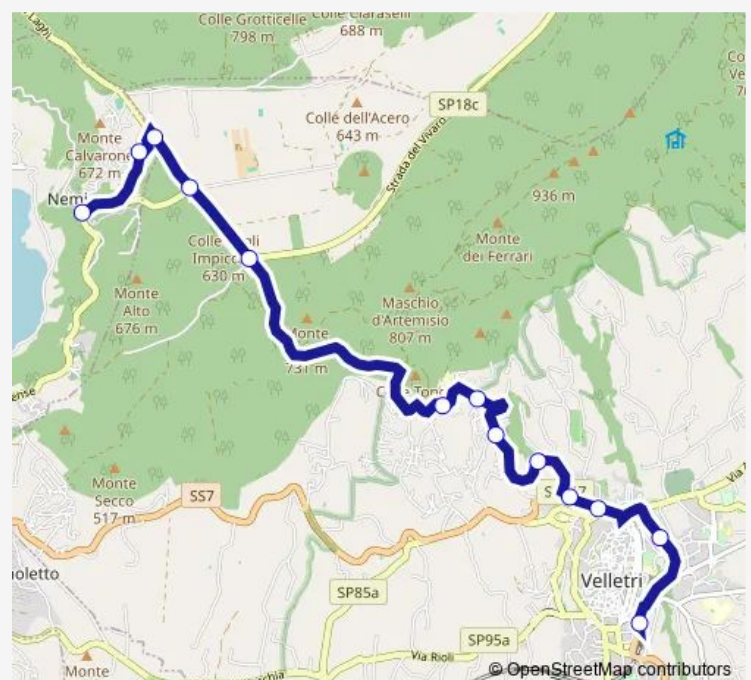

Velletri | Via Laghi (Tiro a Segno) # f13168

Velletri | Viale Roma Via Laghi # f3626

Velletri | Viale Roma Viale Diaz # f3627

Velletri | Ist. Superiore C. Battisti # f2821

Velletri | Stazione FS # f2818

Route schedule

Nemi | Piazza Roma # f13582 — Velletri | Stazione FS # f2818

Monday 15:10

Tuesday 15:10

Wednesday 15:10

Thursday 15:10

Friday 15:10

Saturday 07:10-14:30

Sunday —

Route info

Direction: Nemi | Piazza Roma # f13582

Stops: 13

Trip Duration: 0 hour 22 min

Bus time schedules and route maps are available in an offline PDF at busmaps.com. Use the busmaps.com website to see live bus times, train schedule or subway schedule, and step-by-step directions for all public transit in Velletri