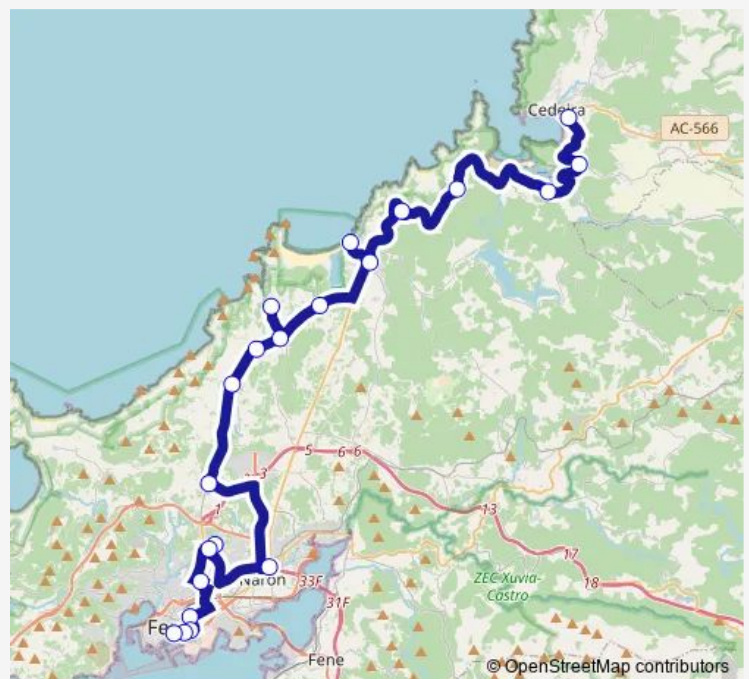

Meirás (Marquesiña Entrad

O Val

San Mateo

Rotonda E. Castela/E. Ced

Hospital Naval

Residencia A. M.

San Pablo

Praza DE España

Campus Univ. Esteiro

Avenida DE Esteiro

Plaza de Galicia

Route schedule

Cedeira E.A. — Plaza de Galicia

Monday	10:30
Tuesday	10:30
Wednesday	10:30
Thursday	10:30
Friday	10:30
Saturday	—
Sunday	—

Route info

Direction: Cedeira E.A.

Stops: 21

Trip Duration: 0 hour 52 min

Xg640031 — Praza de Galicia-Praia da Frouxeira-Cedeira E.A. (por Concello de Narón)

BusMaps

Xg640031 Bus time schedules and route maps are available in an offline PDF at busmaps.com. Use the busmaps.com website to see live bus times, train schedule or subway schedule, and step-by-step directions for all public transit in Valdovino