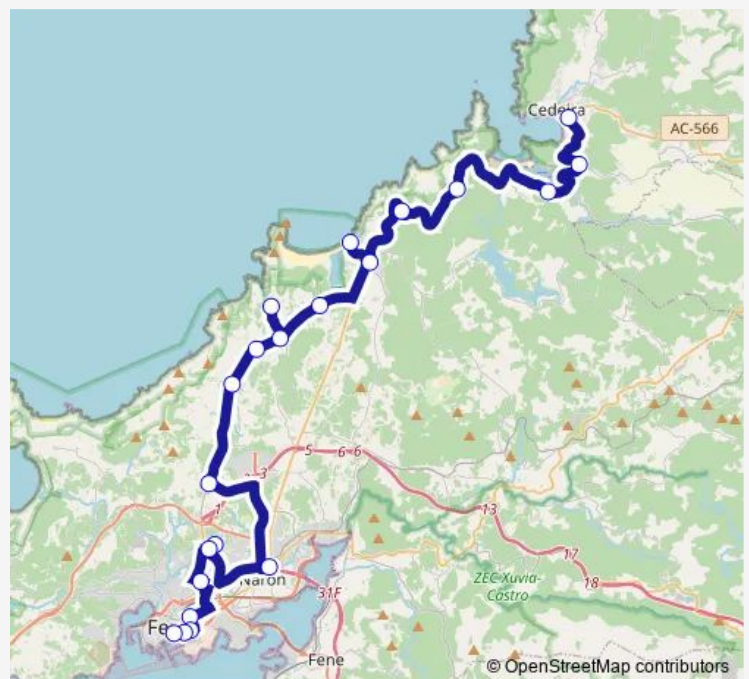

Plaza de Galicia

### Route schedule

Cedeira E.A. — Plaza de Galicia

|           |       |
|-----------|-------|
| Monday    | 10:30 |
| Tuesday   | 10:30 |
| Wednesday | 10:30 |
| Thursday  | 10:30 |
| Friday    | 10:30 |
| Saturday  | —     |
| Sunday    | —     |

### Route info

Direction: Cedeira E.A.

Stops: 21

Trip Duration: 0 hour 52 min

XG640031 — Praza de Galicia-Praia da Frouxeira-Cedeira E.A. (por Concello de Narón)

XG640031 Bus time schedules and route maps are available in an offline PDF at [busmaps.com](https://busmaps.com). Use the [busmaps.com](https://busmaps.com) website to see live bus times, train schedule or subway schedule, and step-by-step directions for all public transit in Valdovino