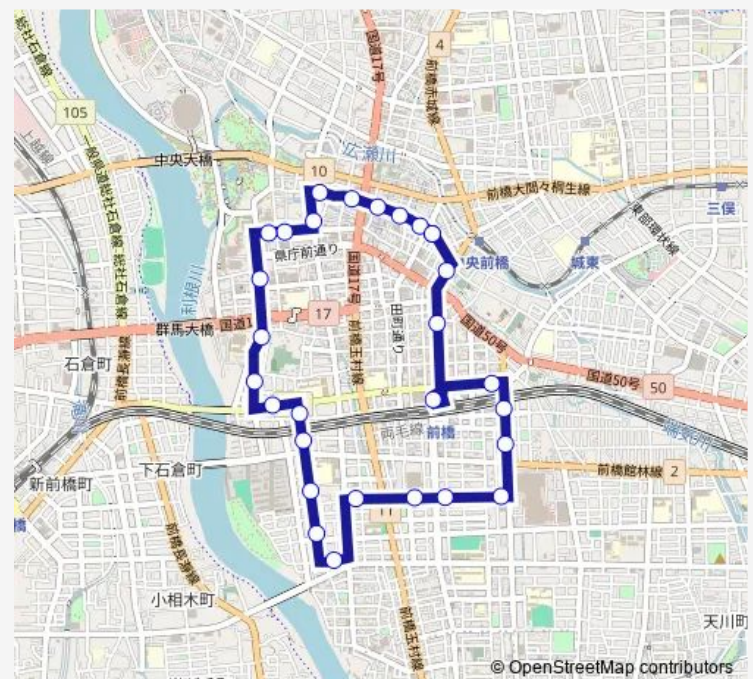

Saturday 09:10-18:50

Sunday 09:10-18:50

Route info

Direction: Qの広場前

Stops: 29

Trip Duration: 0 hour 40 min

72 マイバス南循環線

勢多会館北

静和幼稚園前

南口改良住宅前

永寿寺前

前橋駅

表町

坂下

Qの広場前

72 マイバス南循環線 Bus time schedules and route maps are available in an offline PDF at busmaps.com. Use the busmaps.com website to see live bus times, train schedule or subway schedule, and step-by-step directions for all public transit in Maebashi