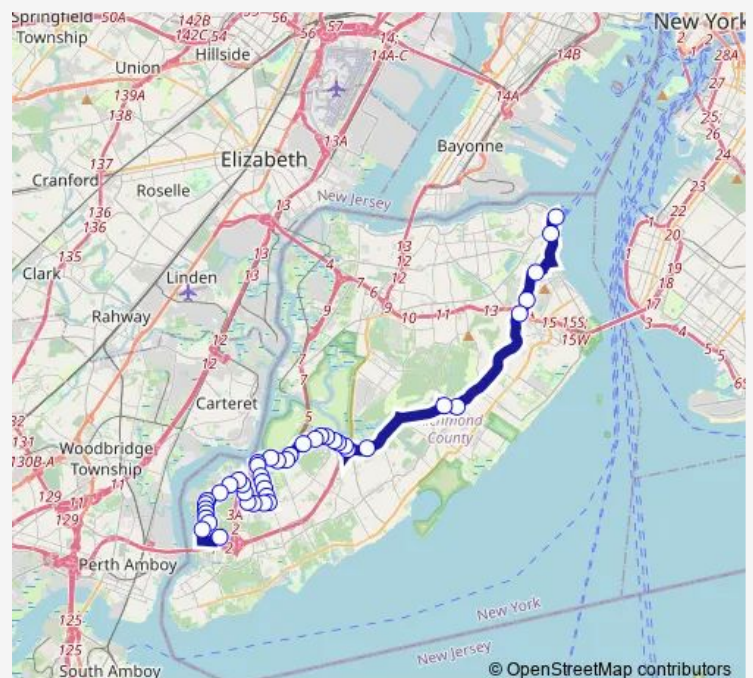

Arthur Kill RD/Carlyle Green

Arthur Kill RD East/Veterans RD East

Arthur Kill RD/West Service Rd

Arthur Kill RD/Verizon Facility

Route schedule

Saint George Ferry/Ramp B S74 & S84 — Bricktown Mall/Shopping Center

Monday 15:30-21:30

Tuesday 15:30-21:30

Wednesday 15:30-21:30

Thursday 15:30-21:30

Friday 15:30-21:30

Saturday —

Sunday —

Route info

Direction: Saint George Ferry/Ramp B S74 & S84

Stops: 43

Trip Duration: 1 hour 8 min

S84 — St. George - Bricktown Mall Ltd

Rossville AV/Veterans RD West

Rossville AV/Barry St

Rossville AV/Wood Ct

Rossville AV/Correll Av