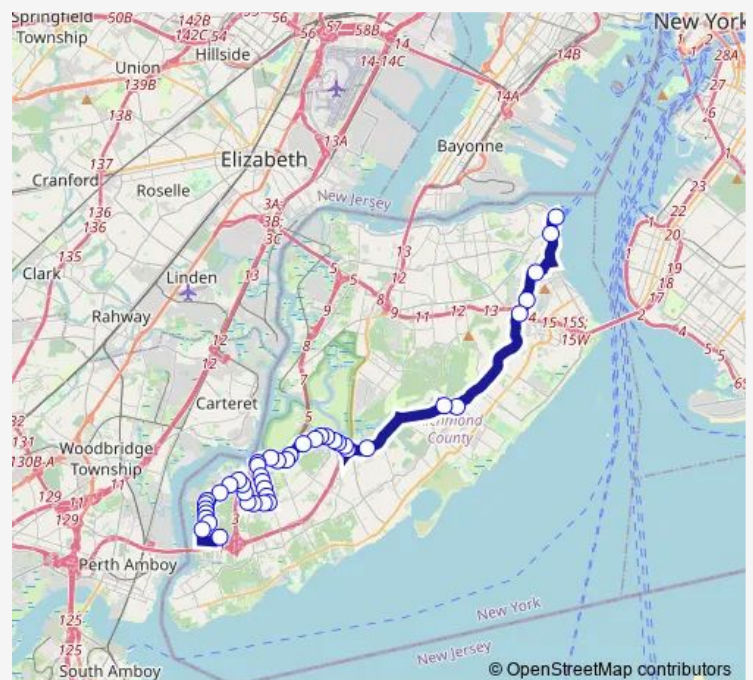

Arthur Kill RD/Carlyle Green

Arthur Kill RD East/Veterans RD East

Arthur Kill RD/West Service Rd

Arthur Kill RD/Verizon Facility

Route schedule

Saint George Ferry/Ramp B S74 & S84 — Bricktown Mall/Shopping Center

Monday 15:30-21:30

Tuesday 15:30-21:30

Wednesday 15:30-21:30

Thursday 15:30-21:30

Friday 15:30-21:30

Saturday —

Sunday —

Route info

Direction: Saint George Ferry/Ramp B S74 & S84

Stops: 43

Trip Duration: 1 hour 8 min

S84 — St. George - Bricktown Mall Ltd

Rossville AV/Veterans RD West

Rossville AV/Barry St

Rossville AV/Wood Ct

Rossville AV/Correll Av