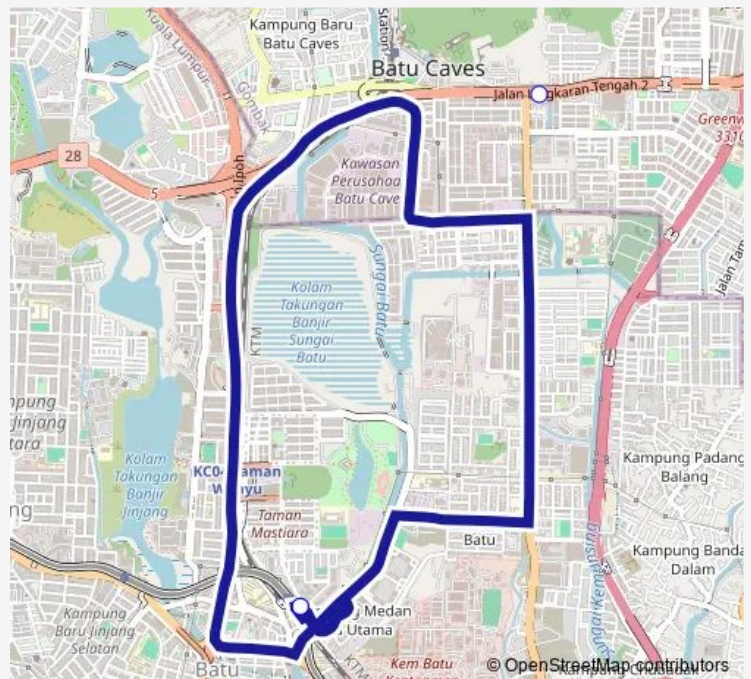

Bus BC4 MRT Kg Batu ~ Batu Caves (Thaipusam)

[Go to website](#)

Direction

KI594 MRT KG Batu — KI594 MRT KG Batu

3 stops

[Open route schedule](#)

KI594 MRT KG Batu

Shell/MCD Batu Caves

KI594 MRT KG Batu

Route schedule

KI594 MRT KG Batu — KI594 MRT KG Batu

Monday	05:00
Tuesday	05:00
Wednesday	05:00
Thursday	05:00
Friday	05:00
Saturday	—
Sunday	—

Route info

Direction: KI594 MRT KG Batu

Stops: 3

Trip Duration: 1 hour 20 min

BC4 — MRT Kg Batu ~ Batu Caves (Thaipusam)

BC4 Bus time schedules and route maps are available in an offline PDF at busmaps.com. Use the busmaps.com website to see live bus times, train schedule or subway schedule, and step-by-step directions for all public transit in Kuala Lumpur