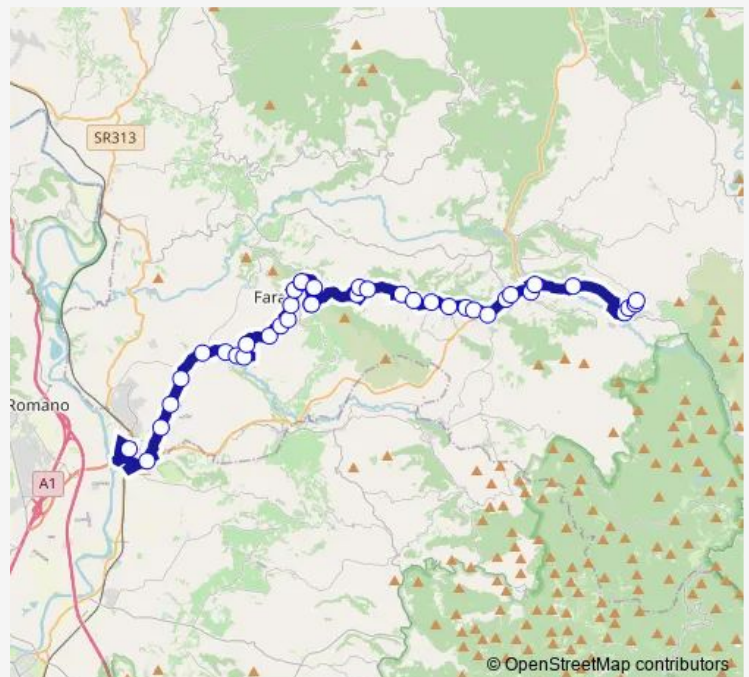

Toffia | Via Farnese Via Montagna # f15092

Route schedule

MONTELIBRETTI | Stazione FS # f9958 — POGGIO MOIANO | Deposito # f9727

Monday	18:05-20:40
Tuesday	18:05-20:40
Wednesday	18:05-20:40
Thursday	18:05-20:40
Friday	18:05-20:40
Saturday	18:05-20:40
Sunday	—

Route info

Direction: MONTELIBRETTI | Stazione FS # f9958

Stops: 39

Trip Duration: 0 hour 55 min

Passo Corese - Poggio Moiano # Pg949d

TOFFIA | Piazza Umberto I # f9871

TOFFIA | Via Farnese Strada Colli Pecorini # f9872