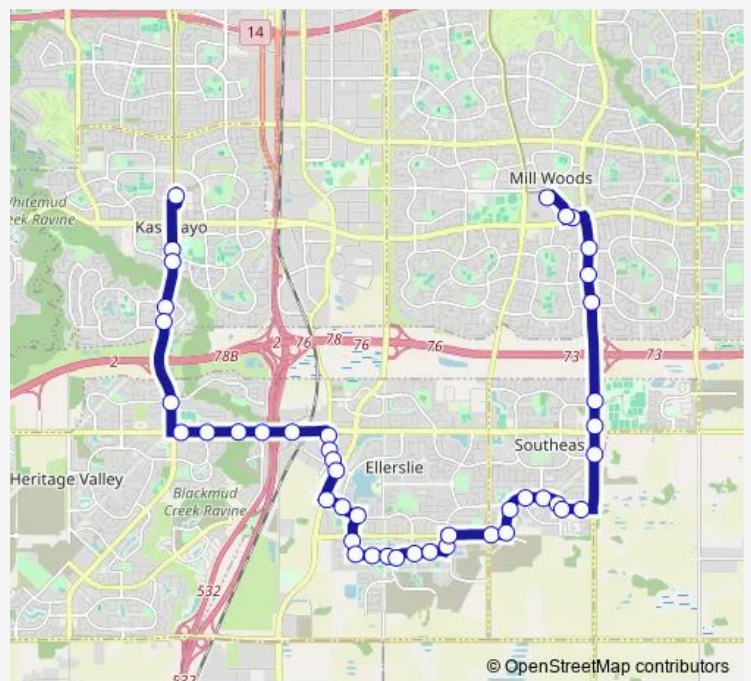

Bus 521 Mill Woods - Century Park

[Go to website](#)

Direction
 Century Park Transit Centre Bay O — Mill Woods Transit Centre Bay C
 43 stops
[Open route schedule](#)

- Century Park Transit Centre Bay O
- 111 Street & Saddleback Road S Ent
- 111 Street & 12 Avenue
- 111 Street & 9 Avenue
- 111 Street & MacEwan Road SW
- James Mowatt Trail & Ellerslie Road Sw
- Blackmud Creek Drive & Ellerslie Road SW
- 105 Street & Ellerslie Road SW
- 103A Street & Ellerslie Road SW
- 101 Street & Ellerslie Road Sw
- Parsons Road & Ellerslie Road Sw
- 98 Street & Parsons Road SW
- 95 Street & Parsons Road Sw
- 91 Street & Parsons Road SW
- 91 Street & Savaryn Drive Sw
- Summerside Link & Savaryn Drive Sw
- 90 Street & Savaryn Drive Sw
- Orchard Gate & 25 Avenue SW
- Orchard Gate & Orchard Drive SW
- Crabapple Run & Orchard Drive SW
- Crabapple Crescent & Orchards Drive SW

Route schedule

Century Park Transit Centre Bay O — Mill Woods Transit Centre Bay C

Monday	05:35-22:04
Tuesday	05:35-22:04
Wednesday	05:35-22:04
Thursday	05:35-22:04
Friday	05:35-22:04
Saturday	08:08-19:08
Sunday	10:07-19:07

Route info

Direction: Century Park Transit Centre Bay O

Stops: 43

Trip Duration: 0 hour 51 min

521 — Mill Woods - Century Park

Orchards Boulevard & Orchards Drive SW

Orchards Link & Orchards Boulevard SW

Chokecherry Common & Orchards Boulevard SW

Orchards Way & Chokecherry Lane SW

Orchards Way & 25 Avenue SW

66 Street & 25 Avenue SW

Watt Drive & 25 Avenue SW

Watt Drive & Weidle Crescent SW

Wonnacott Way & Watt Drive SW

Watt Promenade & Watt Drive SW