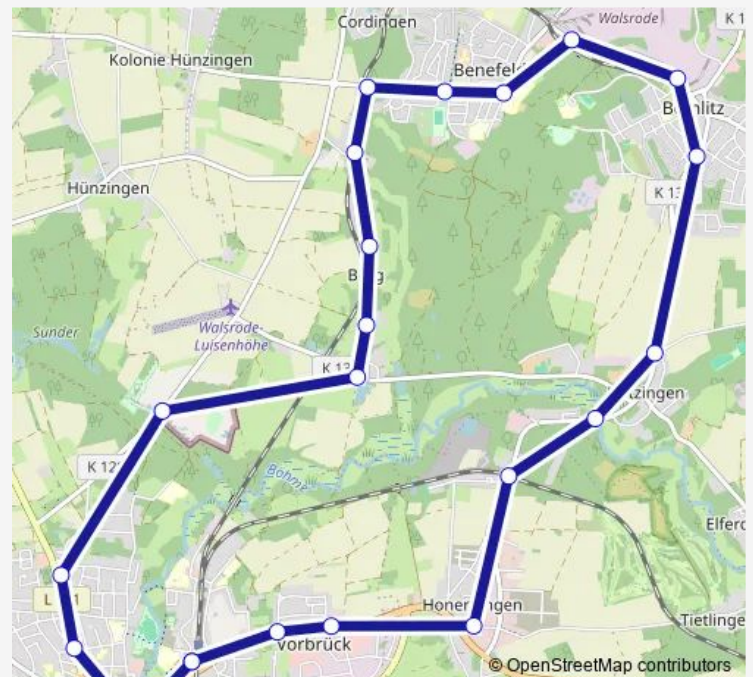

### Route schedule

Walsrode Rathaus — Walsrode Bahnhof

Monday 19:39-21:39

Tuesday 19:39-21:39

Wednesday 19:39-21:39

Thursday 19:39-21:39

Friday 19:39-21:39

Saturday 15:39-21:39

Sunday 07:39-21:39

### Route info

Direction: Walsrode Rathaus

Stops: 25

Trip Duration: 0 hour 37 min

521

BusMaps

Walsrode Bergstraße

Walsrode Rathaus