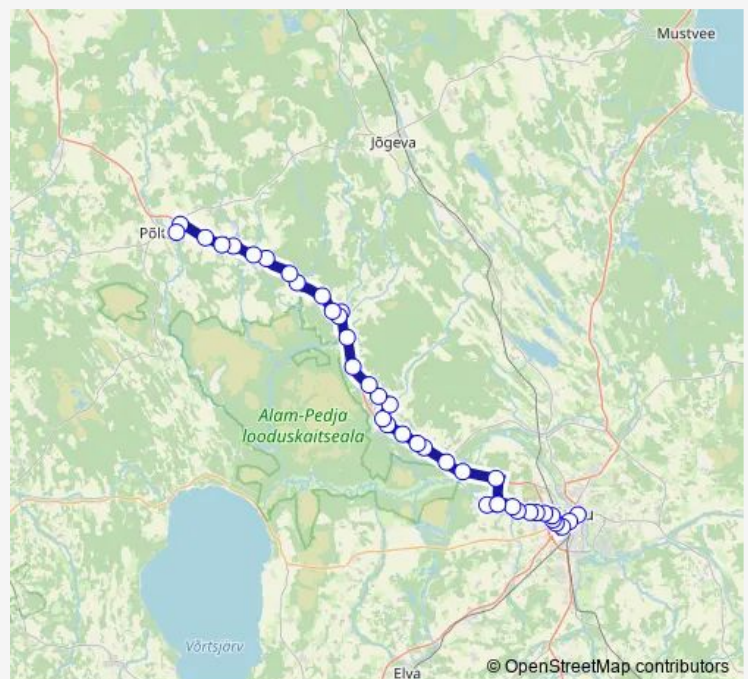

Thursday 21:20

Friday 21:20

Saturday 21:20

Sunday 21:20

Route info

Direction: Tartu bussijaam

Stops: 40

Trip Duration: 1 hour 10 min