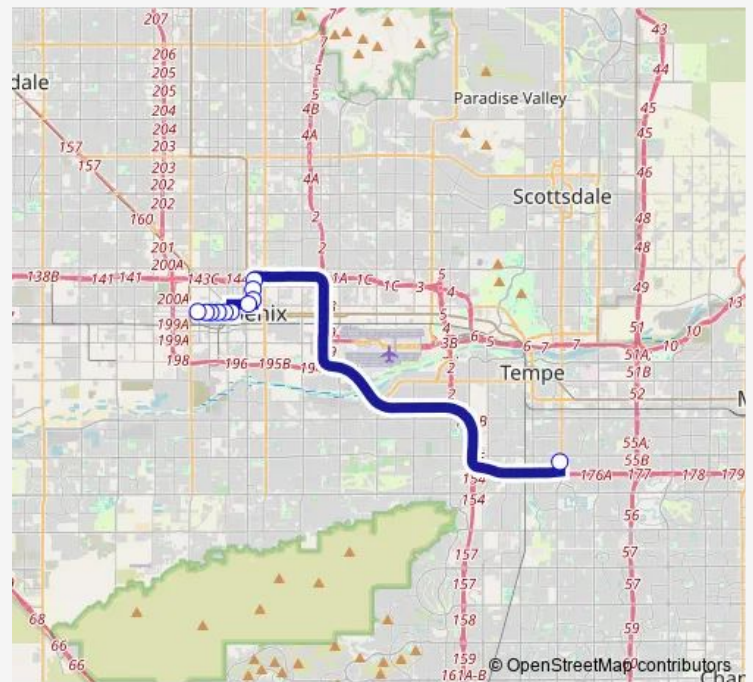

3rd St & Garfield St

3rd St & Taylor St

Van Buren St & 1st St

5th Av & Washington St

Washington St & 7th Av

Washington St & 10th Av

Washington St & 13th Av

Washington St & 15th Av

Saturday —

Sunday —

Route info

Direction: Rural Rd & Tempe Library Pnr

Stops: 11

Trip Duration: 0 hour 32 min

■ 521 — Central Tempe Express

Direction

Jefferson St & 1700 West — Rural Rd & Tempe Library Pnr

12 stops

[Open route schedule](#)

Jefferson St & 1700 West

Jefferson St & 17th Av

Jefferson St & 15th Av

Jefferson St & 12th Av

Jefferson St & 9th Av

Route info

Direction: Jefferson St & 1700 West

Stops: 12

Trip Duration: 0 hour 38 min

521 Bus time schedules and route maps are available in an offline PDF at busmaps.com. Use the busmaps.com website to see live bus times, train schedule or subway schedule, and step-by-step directions for all public transit in Phoenix