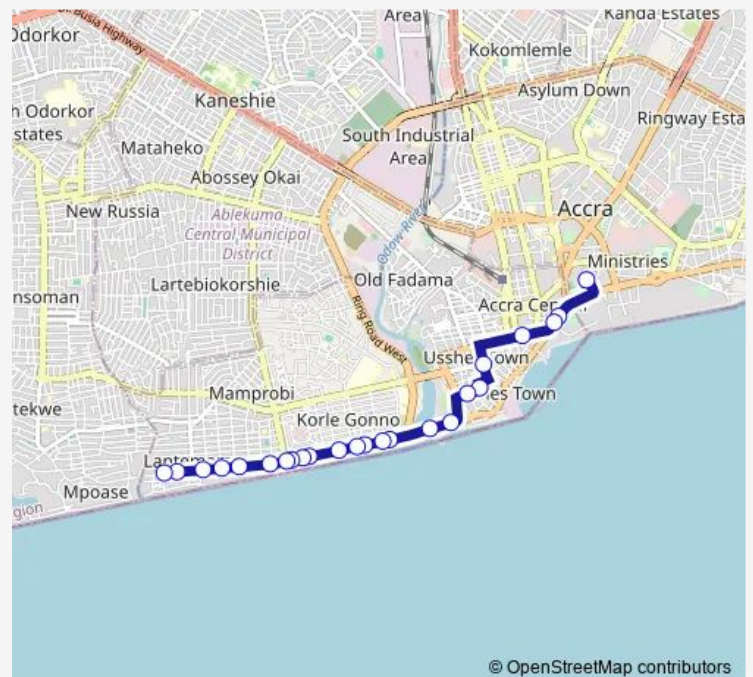

Thursday 06:00

Friday 06:00

Saturday 06:00

Sunday 06:00

Route info

Direction: Accra New Tema Station

Stops: 24

Trip Duration: 1 hour 0 min

Lanternname

Bridge

Chokor/ Chemuna

Direction

Chokor/ Chemuna — Accra New Tema Station

11 stops

[Open route schedule](#)

Chokor/ Chemuna