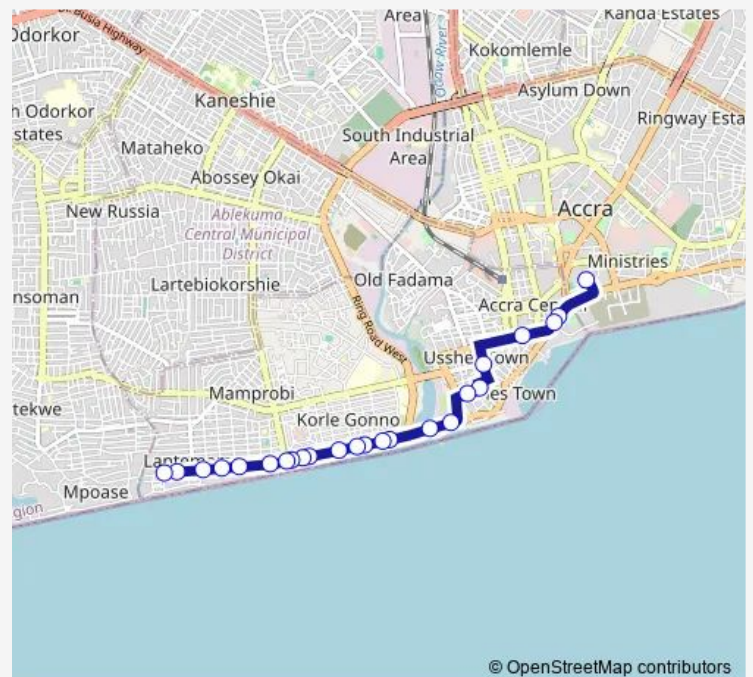

Bus 521 Chemuna ↔ Accra New Tema Station

[Go to website](#)

Direction

Accra New Tema Station — Chokor/ Chemuna

24 stops

[Open route schedule](#)

Accra New Tema Station

Court

Accra Bishop

Post Office

Akoto Lante

Jamestown Police Station

Accra Royal

Fire Service

Korle er naa

Nzunzu

Korle gonno shell

1st stop

Korle beach resort

Ama Mensah

Galilee

Hotel Junction

Wolarm

White House

Tei Abaa

Tea Garden

Alomo Junction

Route schedule

Accra New Tema Station — Chokor/ Chemuna

Monday 06:00

Tuesday 06:00

Wednesday 06:00

Thursday 06:00

Friday 06:00

Saturday 06:00

Sunday 06:00

Route info

Direction: Accra New Tema Station

Stops: 24

Trip Duration: 1 hour 0 min

© OpenStreetMap contributors

521 — Chemuna ↔ Accra New Tema Station

BusMaps