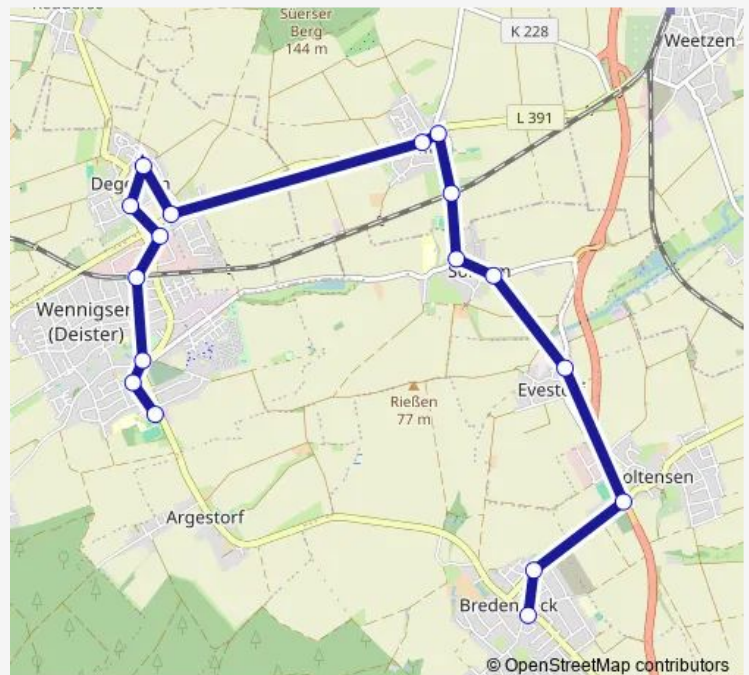

Tuesday 11:55-13:45

Wednesday 11:55-13:45

Thursday 11:55-13:45

Friday 11:55-13:45

Saturday —

Sunday —

Route info

Direction: Bredenbeck Denkmal

Stops: 7

Trip Duration: 0 hour 12 min

■ 521

Direction

Sorsum — Wennigsen Kgs

12 stops

[Open route schedule](#)

Sorsum

Thursday 07:43-08:36

Friday 07:43-08:36

Saturday —

Sunday —

Route info

Direction: Sorsum

Stops: 12

Trip Duration: 0 hour 17 min

Stops: 17

Trip Duration: 0 hour 24 min

521 Bus time schedules and route maps are available in an offline PDF at busmaps.com. Use the busmaps.com website to see live bus times, train schedule or subway schedule, and step-by-step directions for all public transit in Hannover