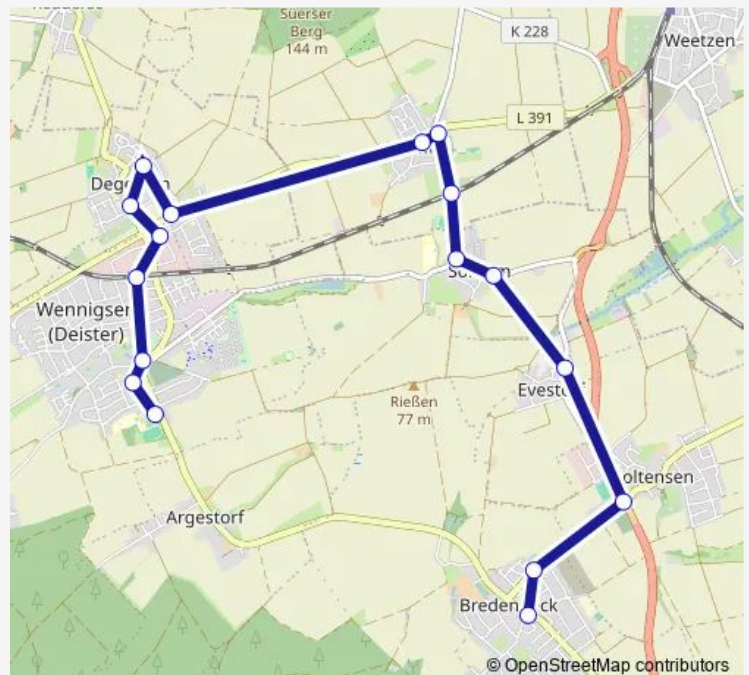

Tuesday 11:55-13:45

Wednesday 11:55-13:45

Thursday 11:55-13:45

Friday 11:55-13:45

Saturday —

Sunday —

Route info

Direction: Bredenbeck Denkmal

Stops: 7

Trip Duration: 0 hour 12 min

■ 521

Direction

Sorsum — Wennigsen Kgs

12 stops

[Open route schedule](#)

Sorsum

Thursday 07:43-08:36

Friday 07:43-08:36

Saturday —

Sunday —

Route info

Direction: Sorsum

Stops: 12

Trip Duration: 0 hour 17 min

Stops: 17

Trip Duration: 0 hour 24 min

521 Bus time schedules and route maps are available in an offline PDF at busmaps.com. Use the busmaps.com website to see live bus times, train schedule or subway schedule, and step-by-step directions for all public transit in Hannover